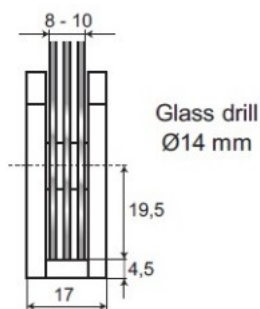

PRODUCT SHEET

Description:

Glass Clamp "Ham", 180DG, SS-Look, Wall/Glass, 42x42x17mm, 8-10mm Glass, Wall Mounted By 1 x $\varnothing$ 5mm Screw Hole, Glass, Mounted By $\varnothing$ 12mm Drilling, Brass Material, Rounded Corners

Item number:

15.23.722-1

Units	Box	Carton	HS Code	Barcode
Pcs.	1	40	8302419000	 5704866446983

SISO A/S

Mileparken 11
DK-2740 Skovlunde
Denmark
VAT: DK 24786013

Phone +45 45 830 900

www.siso.dk
siso@siso.dk

Danske Bank
Nytorv Branch
Copenhagen
SWIFT: DABADKKK

Account no.
4180 3112 112936
IBAN Account
DK7230003112112936