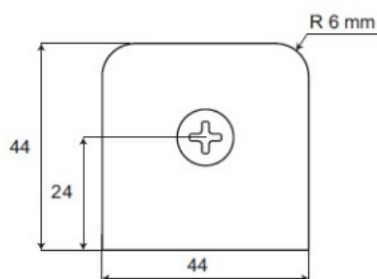

PRODUCT SHEET

Description:

Glass Clamp "Ham", 180DG, SS-Look, Wall/Glass, 42x42x17mm, 8-10mm Glass, Wall Mounted By 1 x $\varnothing$ 5mm Screw Hole, Glass, Mounted By $\varnothing$ 12mm Drilling, Brass Material, Rounded Corners

Item number:

15.23.722-1

Units	Box	Carton	HS Code	Barcode
Pcs.	1	40	8302419000	 5704866446983

SISO A/S

Mileparken 11
DK-2740 Skovlunde
Denmark
VAT: DK 24786013

Phone +45 45 830 900

www.siso.dk
siso@siso.dk

Danske Bank
Nytorv Branch
Copenhagen
SWIFT: DABADKKK

Account no.
4180 3112 112936
IBAN Account
DK7230003112112936