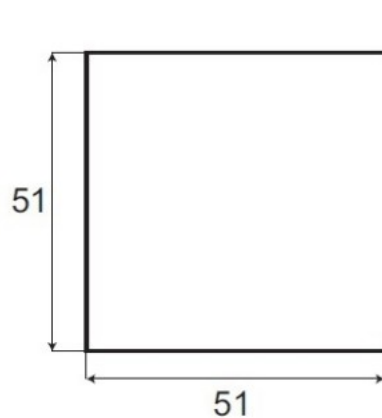

PRODUCT SHEET

Description:

Glass Clamp "Bern", 180DG, CPL, Wall/Glass, 51x51x17mm, Square Corners, F/8-10mm Glass, Wall Mounted By 2 x $\varnothing 5$ mm, Screw Holes, Glass Mounted By $\varnothing 12$ mm Drilling, Brass Material

Item number:

15.23.706-2

Units	Box	Carton	HS Code	Barcode
Pcs.	1	50	8302419000	
				5704866464307

SISO A/S

Mileparken 11
DK-2740 Skovlunde
Denmark
VAT: DK 24786013

Phone +45 45 830 900

www.siso.dk
siso@siso.dk

Danske Bank
Nytorv Branch
Copenhagen
SWIFT: DABADKKK

Account no.
4180 3112 112936
IBAN Account
DK7230003112112936