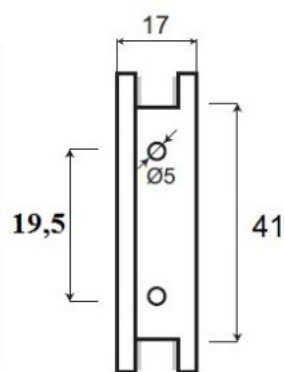

PRODUCT SHEET

Description:

Glass Clamp "Bern", 180DG, CPL, Wall/Glass, 51x51x17mm, Square Corners, F/8-10mm Glass, Wall Mounted By 2 x $\varnothing 5$ mm, Screw Holes, Glass Mounted By $\varnothing 12$ mm Drilling, Brass Material

Item number:

15.23.706-2

Units	Box	Carton	HS Code	Barcode
Pcs.	1	50	8302419000	
				5704866464307

SISO A/S

Mileparken 11
DK-2740 Skovlunde
Denmark
VAT: DK 24786013

Phone +45 45 830 900

www.siso.dk
siso@siso.dk