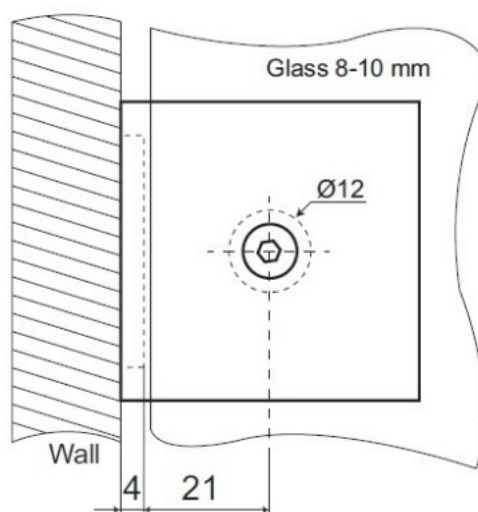

PRODUCT SHEET

Description:

Glass Clamp "Bern", 180DG, CPL, Wall/Glass, 51x51x17mm, Square Corners, F/8-10mm Glass, Wall Mounted By 2 x $\varnothing 5$ mm, Screw Holes, Glass Mounted By $\varnothing 12$ mm Drilling, Brass Material

Item number:

15.23.706-2

Units	Box	Carton	HS Code	Barcode
Pcs.	1	50	8302419000	
				5704866464307

SISO A/S

Mileparken 11
DK-2740 Skovlunde
Denmark
VAT: DK 24786013

Phone +45 45 830 900

www.siso.dk
siso@siso.dk

Danske Bank
Nytorv Branch
Copenhagen
SWIFT: DABADKKK

Account no.
4180 3112 112936
IBAN Account
DK7230003112112936