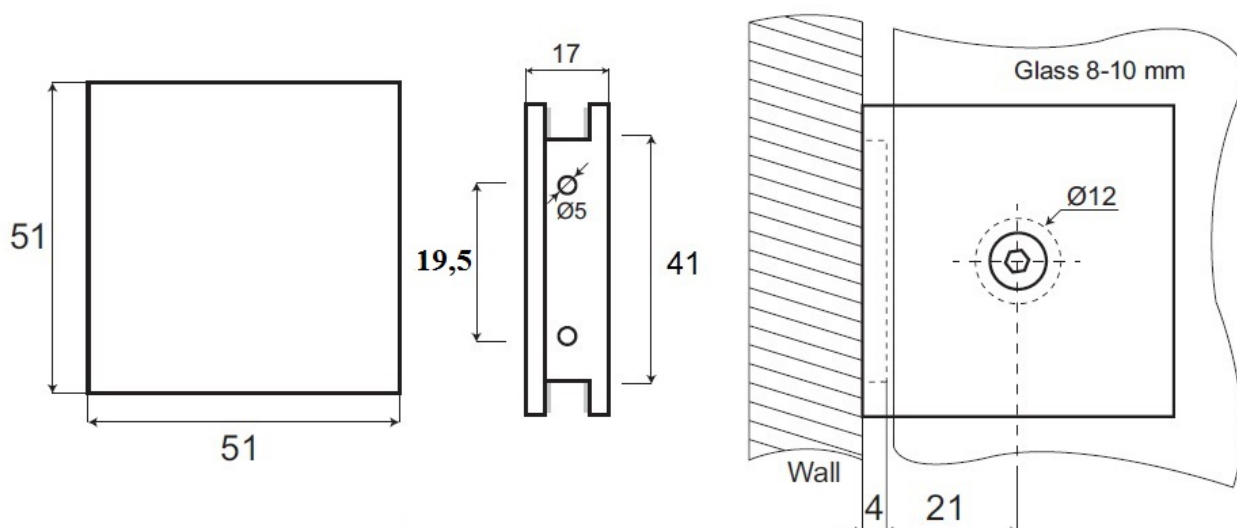

PRODUCT SHEET

Description:

Glass Clamp "Bern", 180DG, SS-Look, Wall/Glass, 51x51x17mm, Square Corners, F/8-10mm Glass, Wall Mounted By 2 x $\varnothing 5$ mm, Screw Holes, Glass Mounted By $\varnothing 12$ mm Drilling, Brass Material

Item number:

15.23.705-1

Units	Box	Carton	HS Code	Barcode
Pcs.	1	40	8302419000	
				5704866447027

SISO A/S

Mileparken 11
DK-2740 Skovlunde
Denmark
VAT: DK 24786013

Phone +45 45 830 900

www.siso.dk
siso@siso.dk

Danske Bank
Nytorv Branch
Copenhagen
SWIFT: DABADKKK

Account no.
4180 3112 112936
IBAN Account
DK7230003112112936