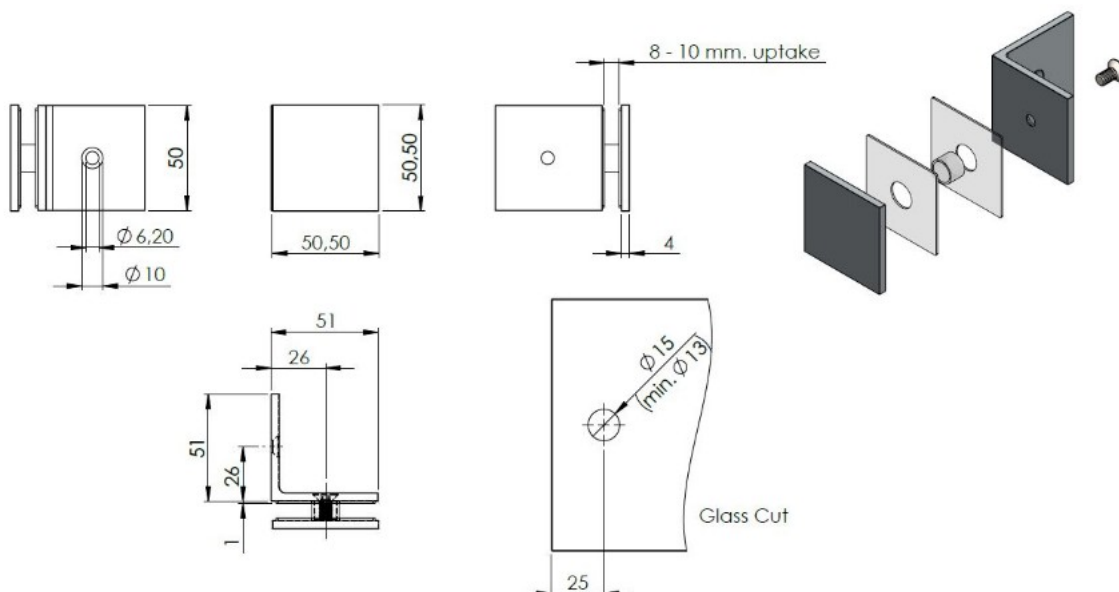

PRODUCT SHEET

Description:

Glass Clamp "Bern", 90DG, Alu-Look, Glass/Wall, 51x51x17mm, Square Corners, 8-10mm Glass, Wall Mounted By $\varnothing 5$ mm Screw, Hole, GLass Mounted By $\varnothing 12$ mm Drilling, Brass Material

Item number:

15.23.702-1

Units	Box	Carton	HS Code	Barcode
Pcs.	1	10	8302419000	
				5704866447065

SISO A/S

Mileparken 11
DK-2740 Skovlunde
Denmark
VAT: DK 24786013

Phone +45 45 830 900

www.siso.dk
siso@siso.dk