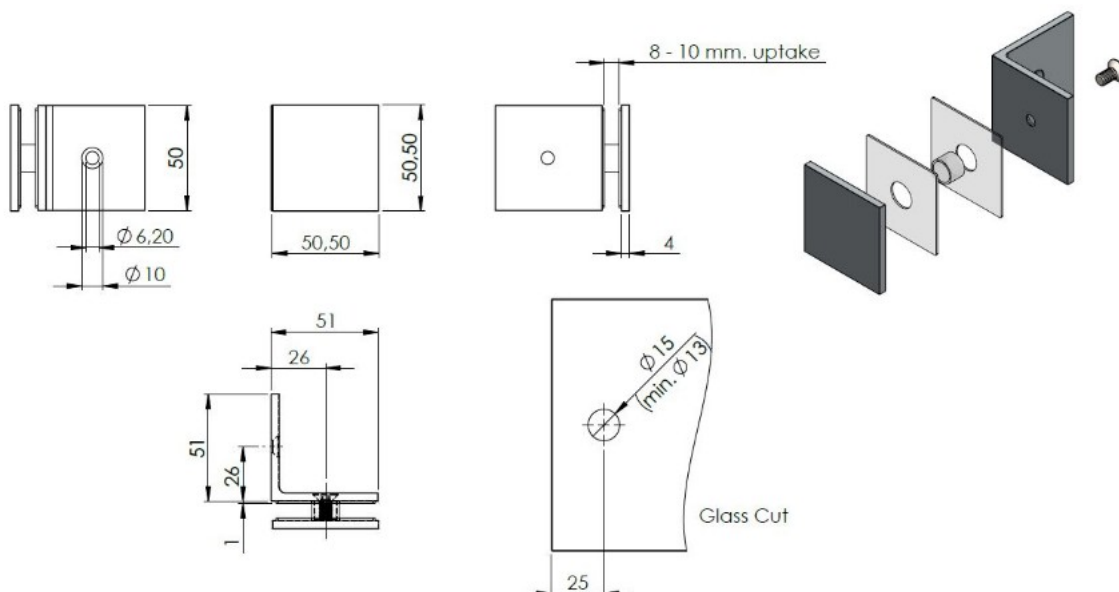

PRODUCT SHEET

Description:

Glass Clamp "Bern", 90DG, Black Finish, Glass/Wall, 51x51x17 mm, Square Corners, 8-10mm Glass, Wall Mounted By $\varnothing 5$ mm Screw, Hole, GLass Mounted By $\varnothing 12$ mm Drilling, Brass Material

Item number:

15.23.701-4

Units	Box	Carton	HS Code	Barcode
Pcs.	1	50	8302419000	
				5704866509572

SISO A/S

Mileparken 11
DK-2740 Skovlunde
Denmark
VAT: DK 24786013

Phone +45 45 830 900

www.siso.dk
siso@siso.dk

Danske Bank
Nytorv Branch
Copenhagen
SWIFT: DABADKKK

Account no.
4180 3112 112936
IBAN Account
DK7230003112112936