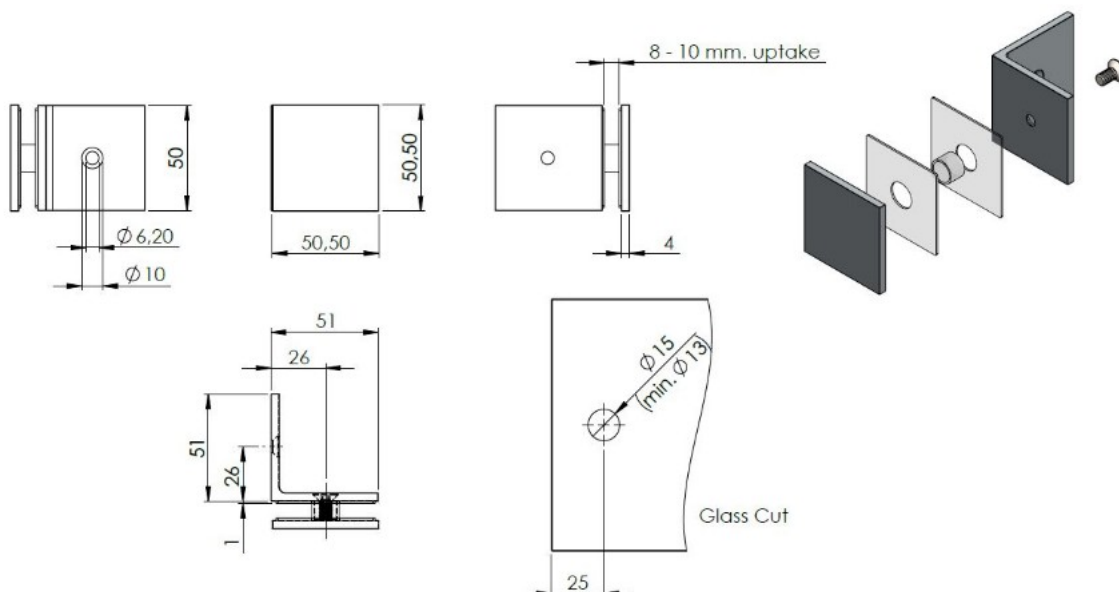

PRODUCT SHEET

Description:

Glass Clamp "Bern", 90DG, SS-Look, Glass/Wall, 51x51x17mm, Square Corners, 8-10mm Glass, Wall Mounted By $\varnothing 5$ mm Screw, Hole, GLass Mounted By $\varnothing 12$ mm Drilling, Brass Material

Item number:

15.23.701-2

Units	Box	Carton	HS Code	Barcode
Pcs.	1	50	8302419000	 5704866504447

SISO A/S

Mileparken 11
DK-2740 Skovlunde
Denmark
VAT: DK 24786013

Phone +45 45 830 900

www.siso.dk
siso@siso.dk

Danske Bank
Nytorv Branch
Copenhagen
SWIFT: DABADKKK

Account no.
4180 3112 112936
IBAN Account
DK7230003112112936