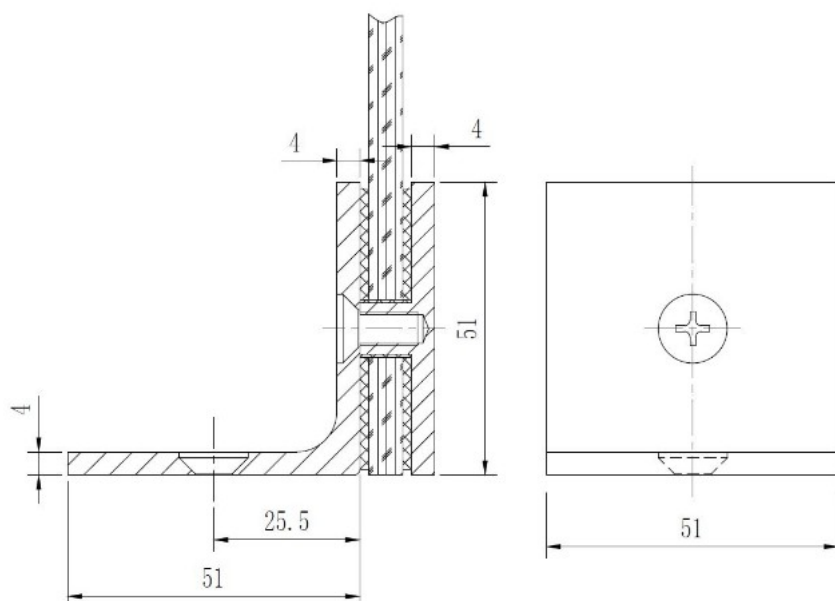

PRODUCT SHEET

Description:

Glass Clamp "Bern", 90DG, Brushed Brass, Glass/Wall, 51x51x Square Corners, 8-10mm Glass, Wall Mounted By \varnothing 5mm Screw, Hole, GLass Mounted By \varnothing 12mm Drilling, Brass Material

Item number:

15.23.700-7

| Units | Box | Carton | HS Code | Barcode |
|-------|-----|--------|------------|--|
| Pcs. | 1 | 20 | 8302419000 |  |
| | | | | 5704866515283 |

SISO A/S

Mileparken 11
DK-2740 Skovlunde
Denmark
VAT: DK 24786013