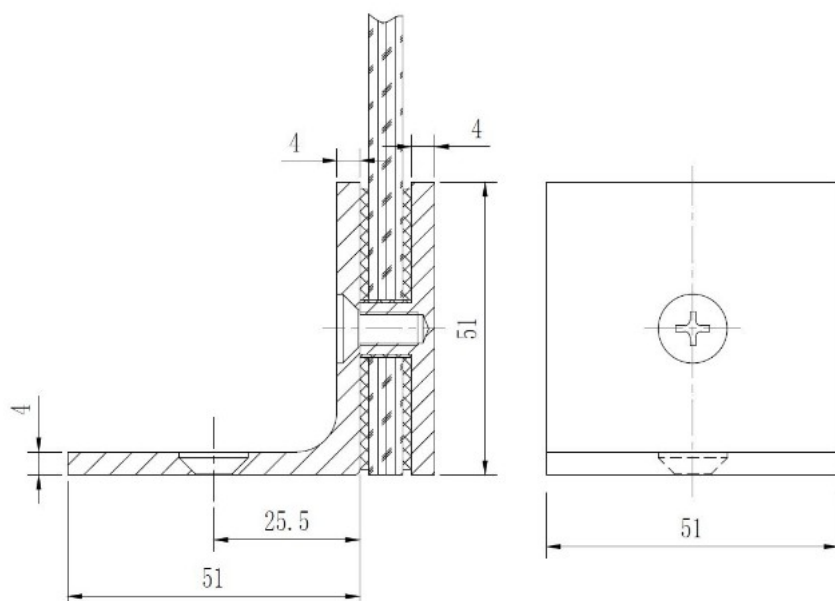

PRODUCT SHEET

Description:

Glass Clamp "Bern", 90DG, Black Finish, Glass/Wall, 51x51x17 mm Square Corners, 8-10mm Glass, Wall Mounted By \varnothing 5mm Screw, Hole, GLass Mounted By \varnothing 12mm Drilling, Brass Material

Item number:

15.23.700-4

Units	Box	Carton	HS Code	Barcode
Pcs.	1	20	8302419000	
				5704866514293

SISO A/S

Mileparken 11
DK-2740 Skovlunde
Denmark
VAT: DK 24786013

Phone +45 45 830 900

www.siso.dk
siso@siso.dk