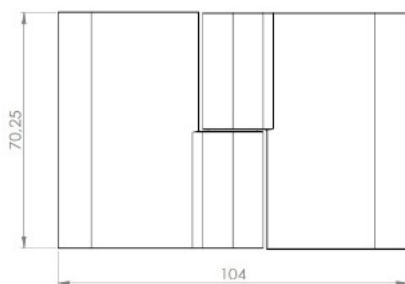

## Description:

Shower Hinge "Jaro" Up/Down, SS-Look, 180DG, Left, Glass/ Glass, 6-8mm Glass Thickness,  $\varnothing$ 14mm Drilling, All Brass, Material

## Item number:

15.23.125-5

Units	Box	Carton	HS Code	Barcode
Pcs.	1	20	8302100090	
				5704866508131