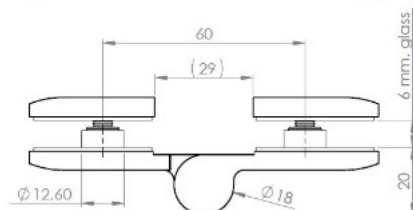

PRODUCT SHEET

Description:

Shower Hinge "Jaro" Up/Down, SS-Look, 180DG, Left, Glass/ Glass, 6-8mm Glass Thickness, $\varnothing$ 14mm Drilling, All Brass, Material

Item number:

15.23.125-5

Units	Box	Carton	HS Code	Barcode
Pcs.	1	20	8302100090	
				5704866508131

SISO A/S

Mileparken 11
DK-2740 Skovlunde
Denmark
VAT: DK 24786013

Phone +45 45 830 900

www.siso.dk
siso@siso.dk

Danske Bank
Nytorv Branch
Copenhagen
SWIFT: DABADKKK

Account no.
4180 3112 112936
IBAN Account
DK7230003112112936