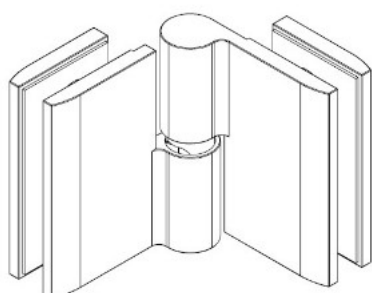

PRODUCT SHEET

Description:

Shower Hinge "Jaro" Up/Down, SS-Look, 180DG, Left, Glass/ Glass, 6-8mm Glass Thickness, $\varnothing$ 14mm Drilling, All Brass, Material

Item number:

15.23.125-5

Units	Box	Carton	HS Code	Barcode
Pcs.	1	20	8302100090	
				5704866508131

SISO A/S

Mileparken 11
DK-2740 Skovlunde
Denmark
VAT: DK 24786013

Phone +45 45 830 900

www.siso.dk
siso@siso.dk

Danske Bank
Nytorv Branch
Copenhagen
SWIFT: DABADKKK

Account no.
4180 3112 112936
IBAN Account
DK7230003112112936