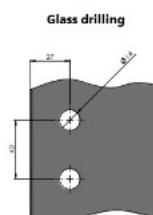

PRODUCT SHEET

Description:

Shower Hinge "Jaro" Up/Down, SS-Look, 180DG, Left, Glass/ Glass, 6-8mm Glass Thickness, $\varnothing$ 14mm Drilling, All Brass, Material

Item number:

15.23.125-5

Units	Box	Carton	HS Code	Barcode
Pcs.	1	20	8302100090	
				5704866508131

SISO A/S

Mileparken 11
DK-2740 Skovlunde
Denmark
VAT: DK 24786013

Phone +45 45 830 900

www.siso.dk
siso@siso.dk

Danske Bank
Nytorv Branch
Copenhagen
SWIFT: DABADKKK

Account no.
4180 3112 112936
IBAN Account
DK7230003112112936