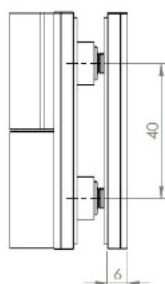

PRODUCT SHEET

Description:

Shower Hinge "Jaro" Up/Down, SS-Look, 180DG, Left, Glass/ Glass, 6-8mm Glass Thickness, $\varnothing$ 14mm Drilling, All Brass, Material

Item number:

15.23.125-5

Units	Box	Carton	HS Code	Barcode
Pcs.	1	20	8302100090	
				5704866508131

SISO A/S

Mileparken 11
DK-2740 Skovlunde
Denmark
VAT: DK 24786013

Phone +45 45 830 900

www.siso.dk
siso@siso.dk

Danske Bank
Nytorv Branch
Copenhagen
SWIFT: DABADKKK

Account no.
4180 3112 112936
IBAN Account
DK7230003112112936