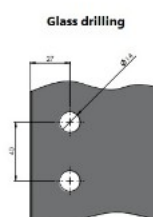

PRODUCT SHEET

Description:

Shower Hinge "Jaro" Up/Down, Black Finish, 180DG, Left, Glass/Glass, 6-8mm Glass Thickness, ø14mm Drilling,, All Brass Material

Item number:

15.23.125-4

Units	Box	Carton	HS Code	Barcode
Pcs.	1	20	8302100090	
				5704866509466