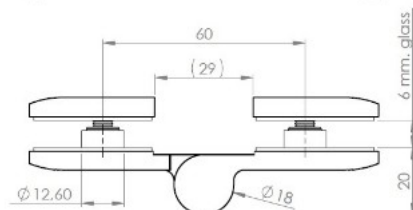

PRODUCT SHEET

Description:

Shower Hinge "Jaro" Up/Down, Black Finish, 180DG, Left, Glass/Glass, 6-8mm Glass Thickness, ø14mm Drilling,, All Brass Material

Item number:

15.23.125-4

Units	Box	Carton	HS Code	Barcode
Pcs.	1	20	8302100090	
				5704866509466