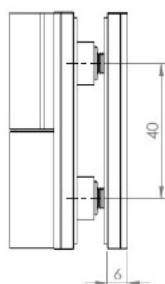

PRODUCT SHEET

Description:

Shower Hinge "Jaro" Up/Down, Black Finish, 180DG, Left, Glass/Glass, 6-8mm Glass Thickness, ø14mm Drilling,, All Brass Material

Item number:

15.23.125-4

Units	Box	Carton	HS Code	Barcode
Pcs.	1	20	8302100090	
				5704866509466