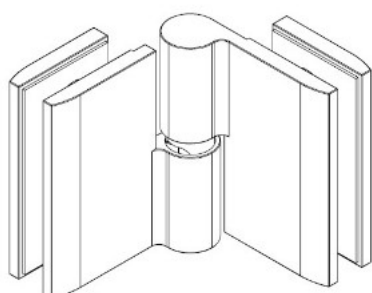

PRODUCT SHEET

Description:

Shower Hinge "Jaro" Up/Down, Black Finish, 180DG, Left, Glass/Glass, 6-8mm Glass Thickness, ø14mm Drilling,, All Brass Material

Item number:

15.23.125-4

Units	Box	Carton	HS Code	Barcode
Pcs.	1	20	8302100090	
				5704866509466