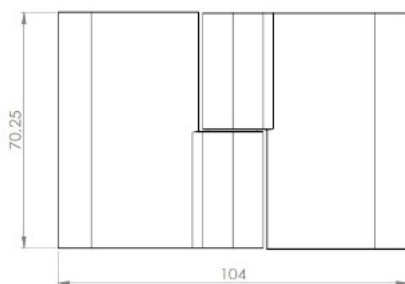

PRODUCT SHEET

Description:

Shower Hinge "Jaro" Up/Down, Black Finish, 180DG, Left, Glass/Glass, 6-8mm Glass Thickness, ø14mm Drilling,, All Brass Material

Item number:

15.23.125-4

Units	Box	Carton	HS Code	Barcode
Pcs.	1	20	8302100090	
				5704866509466