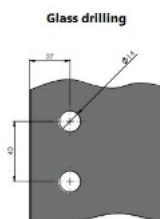

PRODUCT SHEET

Description:

Shower Hinge "Jaro" Up/Down, SS-Look, 180DG, Right, Glass/ Glass, 6-8mm Glass Thickness, \varnothing 14mm Drilling, All Brass, Material

Item number:

15.23.120-5

Units	Box	Carton	HS Code	Barcode
Pcs.	1	20	8302100090	
				5704866508124