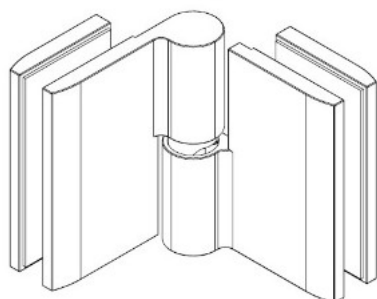

PRODUCT SHEET

Description:

Shower Hinge "Jaro" Up/Down, SS-Look, 180DG, Right, Glass/ Glass, 6-8mm Glass Thickness, \varnothing 14mm Drilling, All Brass, Material

Item number:

15.23.120-5

Units	Box	Carton	HS Code	Barcode
Pcs.	1	20	8302100090	
				5704866508124