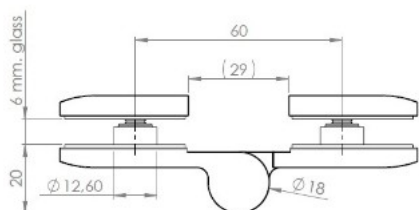

PRODUCT SHEET

Description:

Shower Hinge "Jaro" Up/Down, SS-Look, 180DG, Right, Glass/ Glass, 6-8mm Glass Thickness, \varnothing 14mm Drilling, All Brass, Material

Item number:

15.23.120-5

Units	Box	Carton	HS Code	Barcode
Pcs.	1	20	8302100090	
				5704866508124