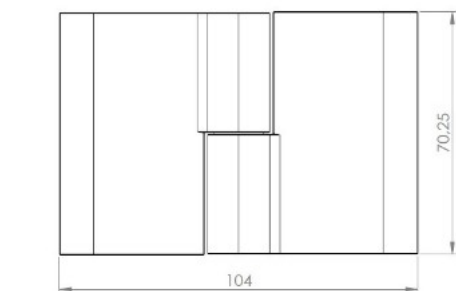

PRODUCT SHEET

Description:

Shower Hinge "Jaro" Up/Down, SS-Look, 180DG, Right, Glass/ Glass, 6-8mm Glass Thickness, \varnothing 14mm Drilling, All Brass, Material

Item number:

15.23.120-5

Units	Box	Carton	HS Code	Barcode
Pcs.	1	20	8302100090	
				5704866508124