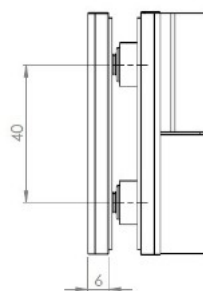

PRODUCT SHEET

Description:

Shower Hinge "Jaro" Up/Down, SS-Look, 180DG, Right, Glass/ Glass, 6-8mm Glass Thickness, \varnothing 14mm Drilling, All Brass, Material

Item number:

15.23.120-5

Units	Box	Carton	HS Code	Barcode
Pcs.	1	20	8302100090	
				5704866508124