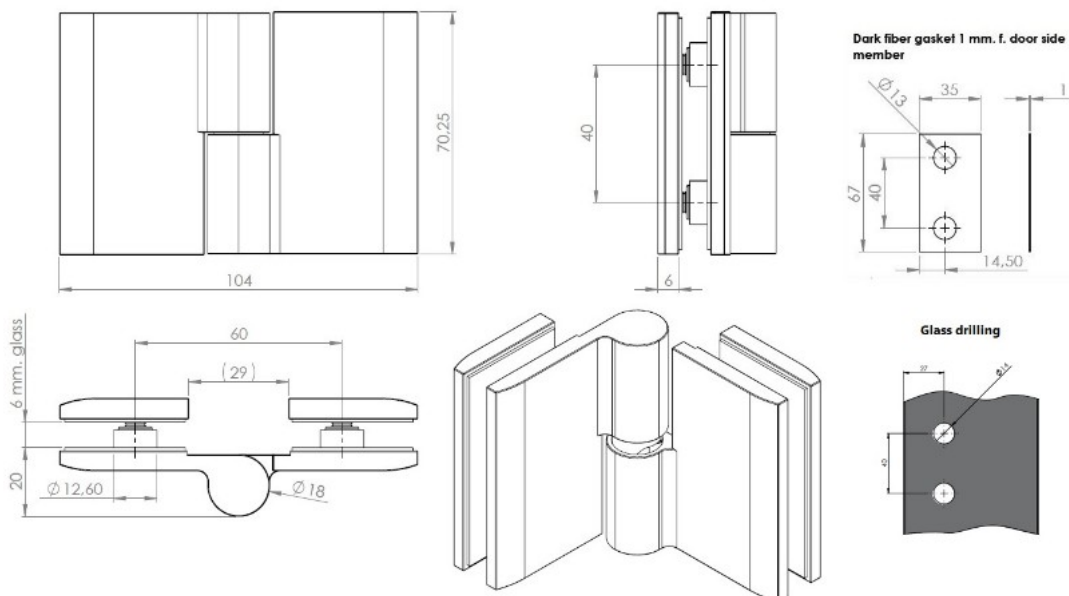

PRODUCT SHEET

Description:

Shower Hinge "Jaro" Up/Down, Black Finish, 180DG, Right, Glass/Glass, 6-8mm Glass Thickness, \varnothing 14mm Drilling,, All Brass Material

Item number:

15.23.120-4

Units	Box	Carton	HS Code	Barcode
Pcs.	1	20	8302100090	
				5704866509459