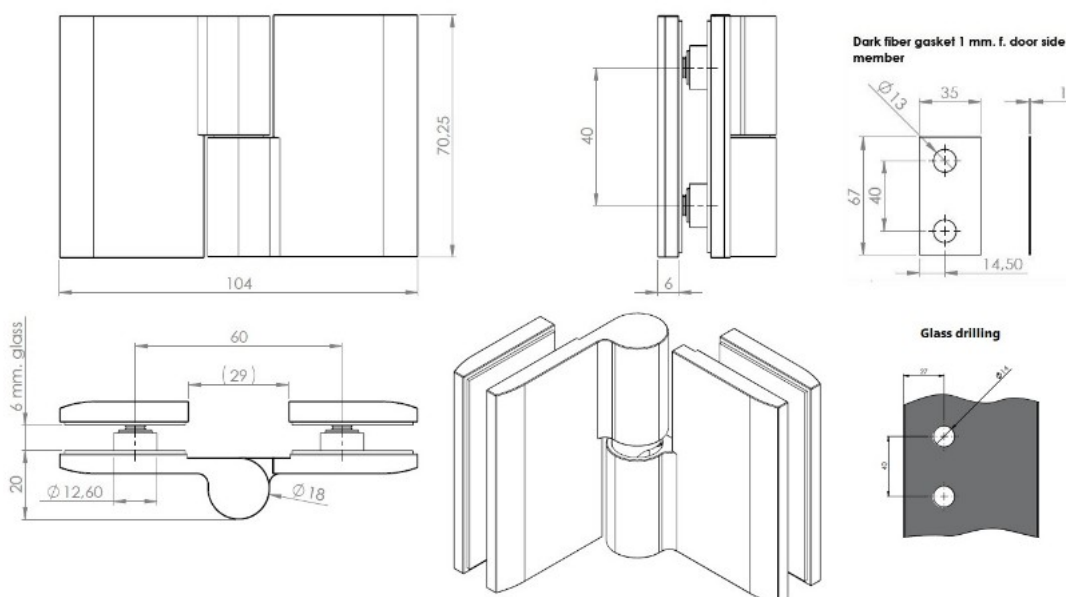

PRODUCT SHEET

Description:

Shower Hinge "Jaro" Up/Down, CPL, 180DG, Right, Glass/Glass, 6-8mm Glass Thickness, \varnothing 14mm Drilling, All Brass Material

Item number:

15.23.120-0

Units	Box	Carton	HS Code	Barcode
Pcs.	1	20	8302100090	
				5704866486026