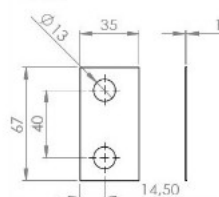

PRODUCT SHEET

Description:

Shower Hinge "Jaro" Up/Down, SS-Look, 90DG, Left, Wall/Glass ,6-8mm Glass Thickness, $\varnothing 14$ mm Drilling, All Brass Material,, Self closing from 45 DG, Hold Stop at 0 & 90 DG

Item number:

15.23.115-5

Units	Box	Carton	HS Code	Barcode
Pcs.	1	20	8302100090	
				5704866508117

Dark fiber gasket 1 mm. f. door side member

Glass drilling

SISO A/S

Mileparken 11
DK-2740 Skovlunde
Denmark
VAT: DK 24786013