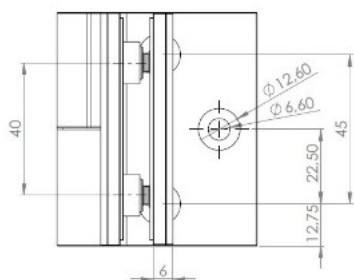

PRODUCT SHEET

Description:

Shower Hinge "Jaro" Up/Down, SS-Look, 90DG, Left, Wall/Glass ,6-8mm Glass Thickness, $\varnothing 14$ mm Drilling, All Brass Material,, Self closing from 45 DG, Hold Stop at 0 & 90 DG

Item number:

15.23.115-5

Units	Box	Carton	HS Code	Barcode
Pcs.	1	20	8302100090	
				5704866508117

Dark fiber gasket 1 mm. f. door side member

Glass drilling

SISO A/S

Mileparken 11
DK-2740 Skovlunde
Denmark
VAT: DK 24786013