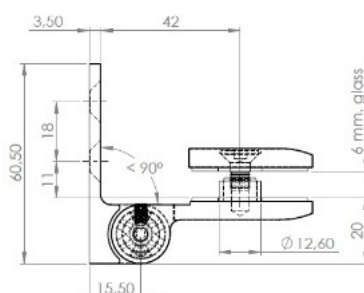

PRODUCT SHEET

Description:

Shower Hinge "Jaro" Up/Down, SS-Look, 90DG, Left, Wall/Glass ,6-8mm Glass Thickness, $\varnothing 14$ mm Drilling, All Brass Material,, Self closing from 45 DG, Hold Stop at 0 & 90 DG

Item number:

15.23.115-5

Units	Box	Carton	HS Code	Barcode
Pcs.	1	20	8302100090	
				5704866508117

Dark fiber gasket 1 mm. f. door side member

Glass drilling

SISO A/S

Mileparken 11
DK-2740 Skovlunde
Denmark
VAT: DK 24786013