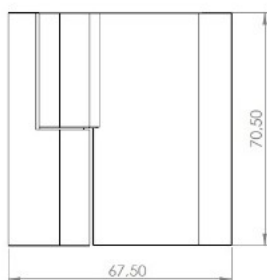

PRODUCT SHEET

Description:

Shower Hinge "Jaro" Up/Down, SS-Look, 90DG, Left, Wall/Glass ,6-8mm Glass Thickness, $\varnothing 14$ mm Drilling, All Brass Material,, Self closing from 45 DG, Hold Stop at 0 & 90 DG

Item number:

15.23.115-5

Units	Box	Carton	HS Code	Barcode
Pcs.	1	20	8302100090	
				5704866508117

Dark fiber gasket 1 mm. f. door side member

Glass drilling

SISO A/S

Mileparken 11
DK-2740 Skovlunde
Denmark
VAT: DK 24786013