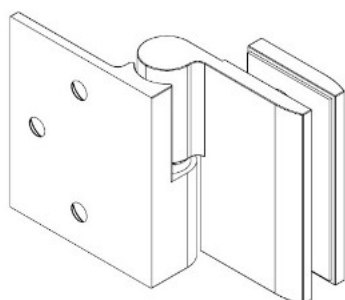

PRODUCT SHEET

Description:

Shower Hinge "Jaro" Up/Down, SS-Look, 90DG, Left, Wall/Glass ,6-8mm Glass Thickness, $\varnothing 14$ mm Drilling, All Brass Material,, Self closing from 45 DG, Hold Stop at 0 & 90 DG

Item number:

15.23.115-5

Units	Box	Carton	HS Code	Barcode
Pcs.	1	20	8302100090	
				5704866508117

Dark fiber gasket 1 mm. f. door side member

Glass drilling

SISO A/S

Mileparken 11
DK-2740 Skovlunde
Denmark
VAT: DK 24786013