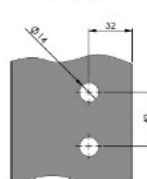

PRODUCT SHEET

Description:

Shower Hinge "Jaro" Up/Down, SS-Look, 90DG, Left, Wall/Glass ,6-8mm Glass Thickness, $\varnothing 14$ mm Drilling, All Brass Material,, Self closing from 45 DG, Hold Stop at 0 & 90 DG

Item number:

15.23.115-5

Units	Box	Carton	HS Code	Barcode
Pcs.	1	20	8302100090	
				5704866508117

Dark fiber gasket 1 mm. f. door side member

Glass drilling

SISO A/S

Mileparken 11
DK-2740 Skovlunde
Denmark
VAT: DK 24786013