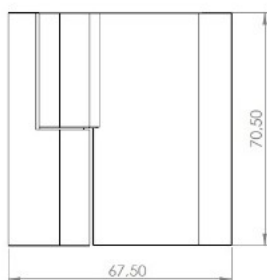

PRODUCT SHEET

Description:

Shower Hinge "Jaro" Up/Down, Black Finish, 90DG, Left, Wall/ Glass, 6-8mm Glass Thickness, \varnothing 14mm Drilling, All Brass, Material, Self closing from 45 DG, Hold Stop at 0 & 90 DG

Item number:

15.23.115-4

Units	Box	Carton	HS Code	Barcode
Pcs.	1	20	8302100090	
				5704866509442

Dark fiber gasket 1 mm. f. door side member

Glass drilling

SISO A/S

Mileparken 11
DK-2740 Skovlunde
Denmark
VAT: DK 24786013