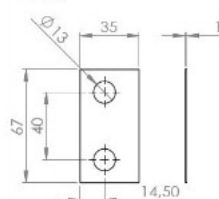

PRODUCT SHEET

Description:

Shower Hinge "Jaro" Up/Down, Black Finish, 90DG, Left, Wall/ Glass, 6-8mm Glass Thickness, \varnothing 14mm Drilling, All Brass, Material, Self closing from 45 DG, Hold Stop at 0 & 90 DG

Item number:

15.23.115-4

Units	Box	Carton	HS Code	Barcode
Pcs.	1	20	8302100090	
				5704866509442

Dark fiber gasket 1 mm. f. door side member

Glass drilling

SISO A/S

Mileparken 11
DK-2740 Skovlunde
Denmark
VAT: DK 24786013