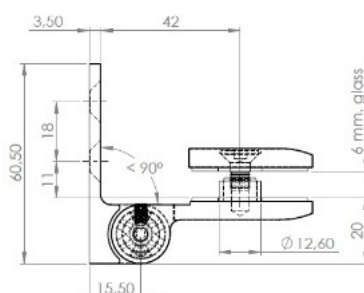

PRODUCT SHEET

Description:

Shower Hinge "Jaro" Up/Down, Black Finish, 90DG, Left, Wall/ Glass, 6-8mm Glass Thickness, \varnothing 14mm Drilling, All Brass, Material, Self closing from 45 DG, Hold Stop at 0 & 90 DG

Item number:

15.23.115-4

Units	Box	Carton	HS Code	Barcode
Pcs.	1	20	8302100090	
				5704866509442

Dark fiber gasket 1 mm. f. door side member

Glass drilling

SISO A/S

Mileparken 11
DK-2740 Skovlunde
Denmark
VAT: DK 24786013