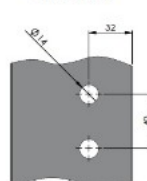

PRODUCT SHEET

Description:

Shower Hinge "Jaro" Up/Down, Black Finish, 90DG, Left, Wall/ Glass, 6-8mm Glass Thickness, \varnothing 14mm Drilling, All Brass, Material, Self closing from 45 DG, Hold Stop at 0 & 90 DG

Item number:

15.23.115-4

Units	Box	Carton	HS Code	Barcode
Pcs.	1	20	8302100090	
				5704866509442

Dark fiber gasket 1 mm. f. door side member

Glass drilling

SISO A/S

Mileparken 11
DK-2740 Skovlunde
Denmark
VAT: DK 24786013