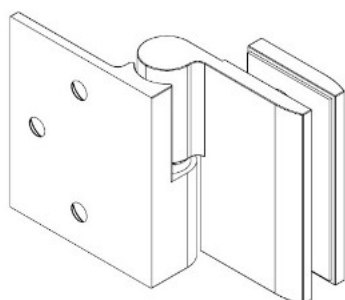

PRODUCT SHEET

Description:

Shower Hinge "Jaro" Up/Down, Black Finish, 90DG, Left, Wall/ Glass, 6-8mm Glass Thickness, \varnothing 14mm Drilling, All Brass, Material, Self closing from 45 DG, Hold Stop at 0 & 90 DG

Item number:

15.23.115-4

Units	Box	Carton	HS Code	Barcode
Pcs.	1	20	8302100090	
				5704866509442

Dark fiber gasket 1 mm. f. door side member

Glass drilling

SISO A/S

Mileparken 11
DK-2740 Skovlunde
Denmark
VAT: DK 24786013