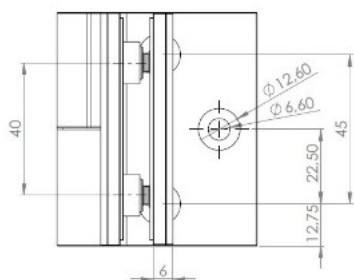

PRODUCT SHEET

Description:

Shower Hinge "Jaro" Up/Down, Black Finish, 90DG, Left, Wall/ Glass, 6-8mm Glass Thickness, \varnothing 14mm Drilling, All Brass, Material, Self closing from 45 DG, Hold Stop at 0 & 90 DG

Item number:

15.23.115-4

Units	Box	Carton	HS Code	Barcode
Pcs.	1	20	8302100090	
				5704866509442

Dark fiber gasket 1 mm. f. door side member

Glass drilling

SISO A/S

Mileparken 11
DK-2740 Skovlunde
Denmark
VAT: DK 24786013