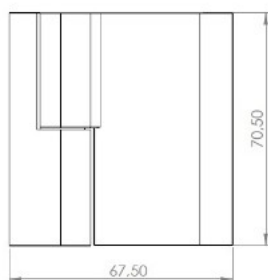

PRODUCT SHEET

Description:

Shower Hinge "Jaro" Up/Down, CPL, 90DG, Left, Wall/Glass, 6-8mm Glass Thickness, $\varnothing$ 14mm Drilling, All Brass Material,, Self closing from 45 DG, Hold Stop at 0 & 90 DG

Item number:

15.23.115-0

Units	Box	Carton	HS Code	Barcode
Pcs.	1	20	8302100090	
				5704866486019

SISO A/S

Mileparken 11
DK-2740 Skovlunde
Denmark
VAT: DK 24786013

Phone +45 45 830 900

www.siso.dk
siso@siso.dk

Danske Bank
Nytorv Branch
Copenhagen
SWIFT: DABADKKK

Account no.
4180 3112 112936
IBAN Account
DK7230003112112936