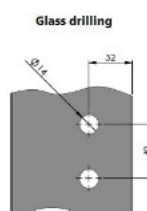

PRODUCT SHEET

Description:

Shower Hinge "Jaro" Up/Down, CPL, 90DG, Left, Wall/Glass, 6-8mm Glass Thickness, $\varnothing$ 14mm Drilling, All Brass Material,, Self closing from 45 DG, Hold Stop at 0 & 90 DG

Item number:

15.23.115-0

Units	Box	Carton	HS Code	Barcode
Pcs.	1	20	8302100090	
				5704866486019

SISO A/S

Mileparken 11
DK-2740 Skovlunde
Denmark
VAT: DK 24786013

Phone +45 45 830 900

www.siso.dk
siso@siso.dk

Danske Bank
Nytorv Branch
Copenhagen
SWIFT: DABADKKK

Account no.
4180 3112 112936
IBAN Account
DK7230003112112936