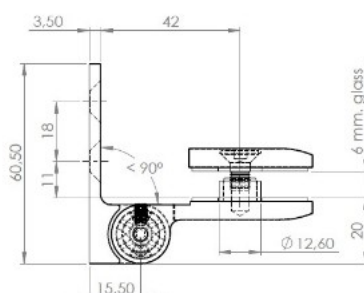

PRODUCT SHEET

Description:

Shower Hinge "Jaro" Up/Down, CPL, 90DG, Left, Wall/Glass, 6-8mm Glass Thickness, $\varnothing$ 14mm Drilling, All Brass Material,, Self closing from 45 DG, Hold Stop at 0 & 90 DG

Item number:

15.23.115-0

Units	Box	Carton	HS Code	Barcode
Pcs.	1	20	8302100090	
				5704866486019

SISO A/S

Mileparken 11
DK-2740 Skovlunde
Denmark
VAT: DK 24786013

Phone +45 45 830 900

www.siso.dk
siso@siso.dk

Danske Bank
Nytorv Branch
Copenhagen
SWIFT: DABADKKK

Account no.
4180 3112 112936
IBAN Account
DK7230003112112936