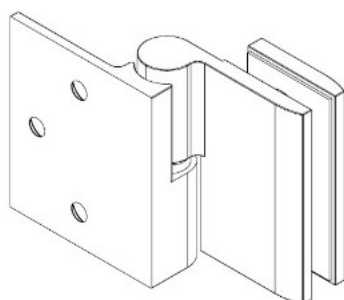

PRODUCT SHEET

Description:

Shower Hinge "Jaro" Up/Down, CPL, 90DG, Left, Wall/Glass, 6-8mm Glass Thickness, $\varnothing$ 14mm Drilling, All Brass Material,, Self closing from 45 DG, Hold Stop at 0 & 90 DG

Item number:

15.23.115-0

Units	Box	Carton	HS Code	Barcode
Pcs.	1	20	8302100090	
				5704866486019

SISO A/S

Mileparken 11
DK-2740 Skovlunde
Denmark
VAT: DK 24786013

Phone +45 45 830 900

www.siso.dk
siso@siso.dk

Danske Bank
Nytorv Branch
Copenhagen
SWIFT: DABADKKK

Account no.
4180 3112 112936
IBAN Account
DK7230003112112936