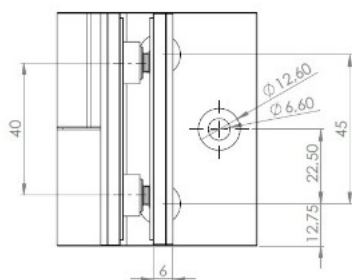

PRODUCT SHEET

Description:

Shower Hinge "Jaro" Up/Down, CPL, 90DG, Left, Wall/Glass, 6-8mm Glass Thickness, $\varnothing$ 14mm Drilling, All Brass Material,, Self closing from 45 DG, Hold Stop at 0 & 90 DG

Item number:

15.23.115-0

Units	Box	Carton	HS Code	Barcode
Pcs.	1	20	8302100090	
				5704866486019

SISO A/S

Mileparken 11
DK-2740 Skovlunde
Denmark
VAT: DK 24786013

Phone +45 45 830 900

www.siso.dk
siso@siso.dk

Danske Bank
Nytorv Branch
Copenhagen
SWIFT: DABADKKK

Account no.
4180 3112 112936
IBAN Account
DK7230003112112936