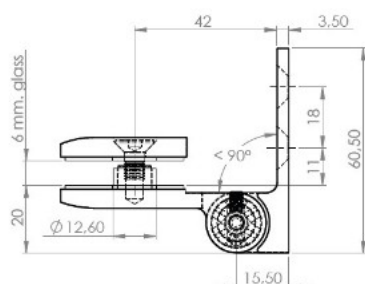

PRODUCT SHEET

Description:

Shower Hinge "Jaro" Up/Down, SS-Look, 90DG, Right, Wall/ Glass, 6-8mm Glass Thickness, $\varnothing 14$ mm Drilling, All Brass, Material, Self closing from 45 DG, Hold Stop at 0 & 90 DG

Item number:

15.23.110-5

Units	Box	Carton	HS Code	Barcode
Pcs.	1	20	8302100090	
				5704866508100

SISO A/S

Mileparken 11
DK-2740 Skovlunde
Denmark
VAT: DK 24786013

Phone +45 45 830 900

www.siso.dk
siso@siso.dk