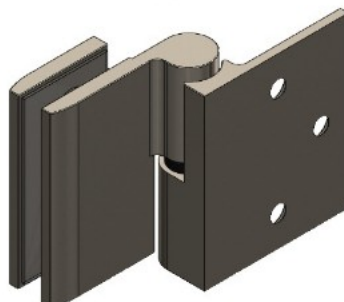

PRODUCT SHEET

Description:

Shower Hinge "Jaro" Up/Down, SS-Look, 90DG, Right, Wall/ Glass, 6-8mm Glass Thickness, $\varnothing 14$ mm Drilling, All Brass, Material, Self closing from 45 DG, Hold Stop at 0 & 90 DG

Item number:

15.23.110-5

Units	Box	Carton	HS Code	Barcode
Pcs.	1	20	8302100090	
				5704866508100

SISO A/S

Mileparken 11
DK-2740 Skovlunde
Denmark
VAT: DK 24786013

Phone +45 45 830 900

www.siso.dk
siso@siso.dk

Danske Bank
Nytorv Branch
Copenhagen
SWIFT: DABADKKK

Account no.
4180 3112 112936
IBAN Account
DK7230003112112936