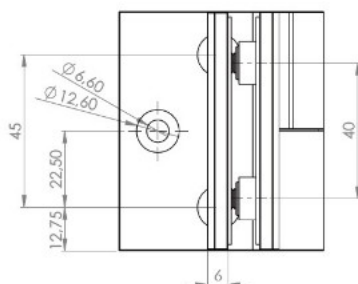

PRODUCT SHEET

Description:

Shower Hinge "Jaro" Up/Down, SS-Look, 90DG, Right, Wall/ Glass, 6-8mm Glass Thickness, $\varnothing 14$ mm Drilling, All Brass, Material, Self closing from 45 DG, Hold Stop at 0 & 90 DG

Item number:

15.23.110-5

Units	Box	Carton	HS Code	Barcode
Pcs.	1	20	8302100090	
				5704866508100

SISO A/S

Mileparken 11
DK-2740 Skovlunde
Denmark
VAT: DK 24786013

Phone +45 45 830 900

www.siso.dk
siso@siso.dk