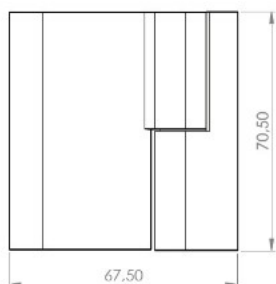

PRODUCT SHEET

Description:

Shower Hinge "Jaro" Up/Down, SS-Look, 90DG, Right, Wall/ Glass, 6-8mm Glass Thickness, $\varnothing 14$ mm Drilling, All Brass, Material, Self closing from 45 DG, Hold Stop at 0 & 90 DG

Item number:

15.23.110-5

Units	Box	Carton	HS Code	Barcode
Pcs.	1	20	8302100090	
				5704866508100

SISO A/S

Mileparken 11
DK-2740 Skovlunde
Denmark
VAT: DK 24786013

Phone +45 45 830 900

www.siso.dk
siso@siso.dk