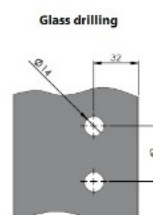

PRODUCT SHEET

Description:

Shower Hinge "Jaro" Up/Down, SS-Look, 90DG, Right, Wall/ Glass, 6-8mm Glass Thickness, $\varnothing 14$ mm Drilling, All Brass, Material, Self closing from 45 DG, Hold Stop at 0 & 90 DG

Item number:

15.23.110-5

Units	Box	Carton	HS Code	Barcode
Pcs.	1	20	8302100090	
				5704866508100

SISO A/S

Mileparken 11
DK-2740 Skovlunde
Denmark
VAT: DK 24786013

Phone +45 45 830 900

www.siso.dk
siso@siso.dk

Danske Bank
Nytorv Branch
Copenhagen
SWIFT: DABADKKK

Account no.
4180 3112 112936
IBAN Account
DK7230003112112936