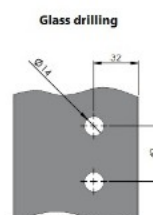

PRODUCT SHEET

Description:

Shower Hinge "Jaro" Up/Down, Black Finish, 90DG, Right, Wall/ Glass, 6-8mm Glass Thickness, $\varnothing$ 14mm Drilling, All Brass, Material, Self closing from 45 DG, Hold Stop at 0 & 90 DG

Item number:

15.23.110-4

Units	Box	Carton	HS Code	Barcode
Pcs.	1	20	8302100090	
				5704866509435

SISO A/S

Mileparken 11
DK-2740 Skovlunde
Denmark
VAT: DK 24786013

Phone +45 45 830 900

www.siso.dk
siso@siso.dk

Danske Bank
Nytorv Branch
Copenhagen
SWIFT: DABADKKK

Account no.
4180 3112 112936
IBAN Account
DK7230003112112936