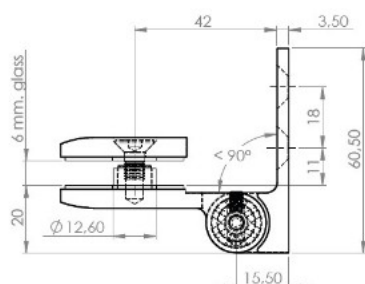

PRODUCT SHEET

Description:

Shower Hinge "Jaro" Up/Down, Black Finish, 90DG, Right, Wall/ Glass, 6-8mm Glass Thickness, $\varnothing$ 14mm Drilling, All Brass, Material, Self closing from 45 DG, Hold Stop at 0 & 90 DG

Item number:

15.23.110-4

Units	Box	Carton	HS Code	Barcode
Pcs.	1	20	8302100090	
				5704866509435

SISO A/S

Mileparken 11
DK-2740 Skovlunde
Denmark
VAT: DK 24786013

Phone +45 45 830 900

www.siso.dk
siso@siso.dk

Danske Bank
Nytorv Branch
Copenhagen
SWIFT: DABADKKK

Account no.
4180 3112 112936
IBAN Account
DK7230003112112936