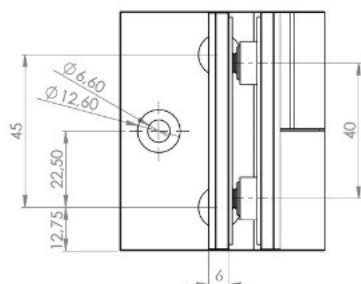

## Description:

Shower Hinge "Jaro" Up/Down, Black Finish, 90DG, Right, Wall/ Glass, 6-8mm Glass Thickness,  $\varnothing$ 14mm Drilling, All Brass, Material, Self closing from 45 DG, Hold Stop at 0 & 90 DG

## Item number:

15.23.110-4

Units	Box	Carton	HS Code	Barcode
Pcs.	1	20	8302100090	
				5704866509435