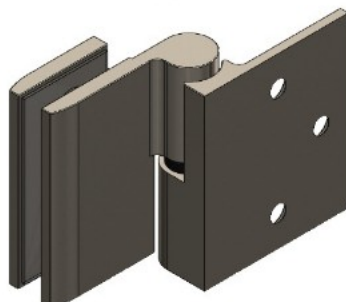

PRODUCT SHEET

Description:

Shower Hinge "Jaro" Up/Down, Black Finish, 90DG, Right, Wall/ Glass, 6-8mm Glass Thickness, $\varnothing$ 14mm Drilling, All Brass, Material, Self closing from 45 DG, Hold Stop at 0 & 90 DG

Item number:

15.23.110-4

Units	Box	Carton	HS Code	Barcode
Pcs.	1	20	8302100090	
				5704866509435

SISO A/S

Mileparken 11
DK-2740 Skovlunde
Denmark
VAT: DK 24786013

Phone +45 45 830 900

www.siso.dk
siso@siso.dk

Danske Bank
Nytorv Branch
Copenhagen
SWIFT: DABADKKK

Account no.
4180 3112 112936
IBAN Account
DK7230003112112936