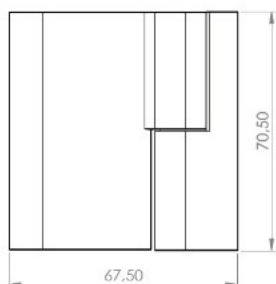

## Description:

Shower Hinge "Jaro" Up/Down, Black Finish, 90DG, Right, Wall/ Glass, 6-8mm Glass Thickness,  $\varnothing$ 14mm Drilling, All Brass, Material, Self closing from 45 DG, Hold Stop at 0 & 90 DG

## Item number:

15.23.110-4

Units	Box	Carton	HS Code	Barcode
Pcs.	1	20	8302100090	
				5704866509435