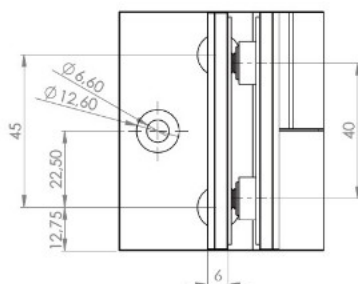

PRODUCT SHEET

Description:

Shower Hinge "Jaro" Up/Down, CPL, 90DG, Right, Wall/Glass, 6-8mm Glass Thickness, $\varnothing$ 14mm Drilling, All Brass Material,, Self closing from 45 DG, Hold Stop at 0 & 90 DG

Item number:

15.23.110-0

Units	Box	Carton	HS Code	Barcode
Pcs.	1	20	8302100090	
				5704866486002

SISO A/S

Mileparken 11
DK-2740 Skovlunde
Denmark
VAT: DK 24786013

Phone +45 45 830 900

www.siso.dk
siso@siso.dk

Danske Bank
Nytorv Branch
Copenhagen
SWIFT: DABADKKK

Account no.
4180 3112 112936
IBAN Account
DK7230003112112936