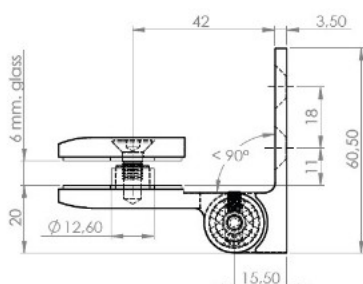

PRODUCT SHEET

Description:

Shower Hinge "Jaro" Up/Down, CPL, 90DG, Right, Wall/Glass, 6-8mm Glass Thickness, $\varnothing$ 14mm Drilling, All Brass Material,, Self closing from 45 DG, Hold Stop at 0 & 90 DG

Item number:

15.23.110-0

Units	Box	Carton	HS Code	Barcode
Pcs.	1	20	8302100090	
				5704866486002

SISO A/S

Mileparken 11
DK-2740 Skovlunde
Denmark
VAT: DK 24786013

Phone +45 45 830 900

www.siso.dk
siso@siso.dk

Danske Bank
Nytorv Branch
Copenhagen
SWIFT: DABADKKK

Account no.
4180 3112 112936
IBAN Account
DK7230003112112936