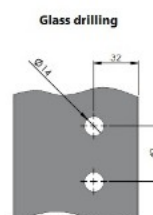

PRODUCT SHEET

Description:

Shower Hinge "Jaro" Up/Down, CPL, 90DG, Right, Wall/Glass, 6-8mm Glass Thickness, $\varnothing$ 14mm Drilling, All Brass Material,, Self closing from 45 DG, Hold Stop at 0 & 90 DG

Item number:

15.23.110-0

Units	Box	Carton	HS Code	Barcode
Pcs.	1	20	8302100090	
				5704866486002

SISO A/S

Mileparken 11
DK-2740 Skovlunde
Denmark
VAT: DK 24786013

Phone +45 45 830 900

www.siso.dk
siso@siso.dk

Danske Bank
Nytorv Branch
Copenhagen
SWIFT: DABADKKK

Account no.
4180 3112 112936
IBAN Account
DK7230003112112936