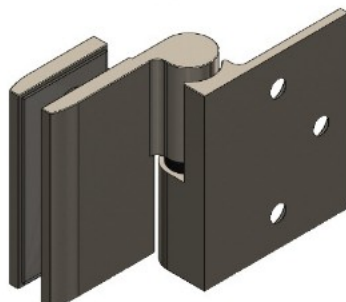

PRODUCT SHEET

Description:

Shower Hinge "Jaro" Up/Down, CPL, 90DG, Right, Wall/Glass, 6-8mm Glass Thickness, $\varnothing$ 14mm Drilling, All Brass Material,, Self closing from 45 DG, Hold Stop at 0 & 90 DG

Item number:

15.23.110-0

Units	Box	Carton	HS Code	Barcode
Pcs.	1	20	8302100090	
				5704866486002

SISO A/S

Mileparken 11
DK-2740 Skovlunde
Denmark
VAT: DK 24786013

Phone +45 45 830 900

www.siso.dk
siso@siso.dk

Danske Bank
Nytorv Branch
Copenhagen
SWIFT: DABADKKK

Account no.
4180 3112 112936
IBAN Account
DK7230003112112936