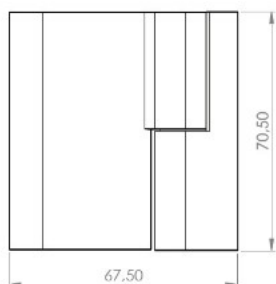

## Description:

Shower Hinge "Jaro" Up/Down, CPL, 90DG, Right, Wall/Glass, 6-8mm Glass Thickness,  $\varnothing$ 14mm Drilling, All Brass Material,, Self closing from 45 DG, Hold Stop at 0 & 90 DG

## Item number:

15.23.110-0

Units	Box	Carton	HS Code	Barcode
Pcs.	1	20	8302100090	
				5704866486002