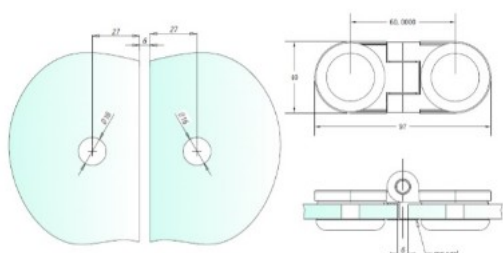

PRODUCT SHEET

Description:

Glass Door Hinge "Rome", Glass/Glass, 180DG, 6-8mm Glass Thickness, Drilling Required $\varnothing 12$ mm, Round Shape, Brass, Material

Item number:

15.23.055-0

Units	Box	Carton	HS Code	Barcode
Pcs.	1	20	8302100090	
				5704866059350