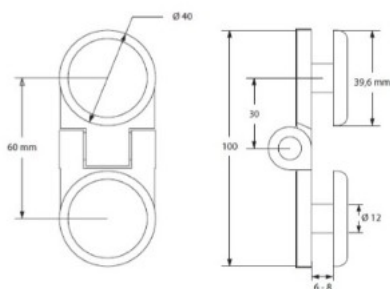

PRODUCT SHEET

Description:

Glass Door Hinge "Rome", Glass/Glass, 180DG, 6-8mm Glass Thickness, Drilling Required $\varnothing 12$ mm, Round Shape, Brass, Material

Item number:

15.23.055-0

Units	Box	Carton	HS Code	Barcode
Pcs.	1	20	8302100090	
				5704866059350