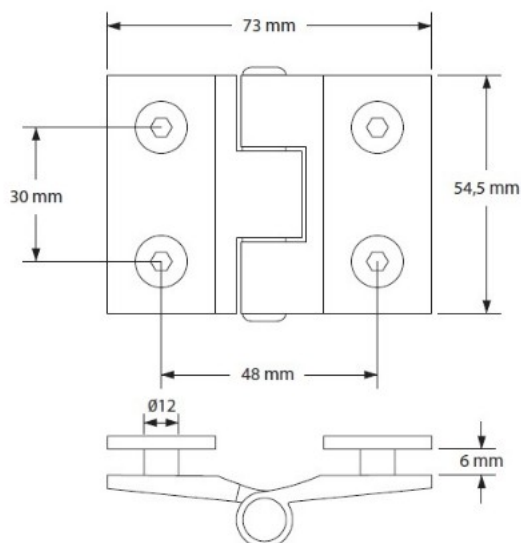

PRODUCT SHEET

Description:

Glass Door Hinge "Sofia", Glass/Glass, 180DG, 6mm Glass Thickness, Drilling Required $\varnothing 14$ mm, Rectangular Shape, Brass, Material

Item number:

15.23.050-0

Units	Box	Carton	HS Code	Barcode
Pcs.	1	20	8302100090	
				5704866059343