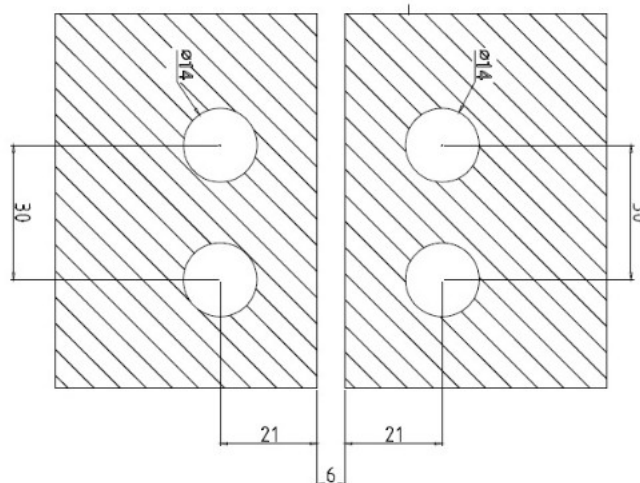

PRODUCT SHEET

Description:

Glass Door Hinge "Sofia", Glass/Glass, 180DG, 6mm Glass Thickness, Drilling Required $\varnothing 14$ mm, Rectangular Shape, Brass, Material

Item number:

15.23.050-0

Units	Box	Carton	HS Code	Barcode
Pcs.	1	20	8302100090	
				5704866059343