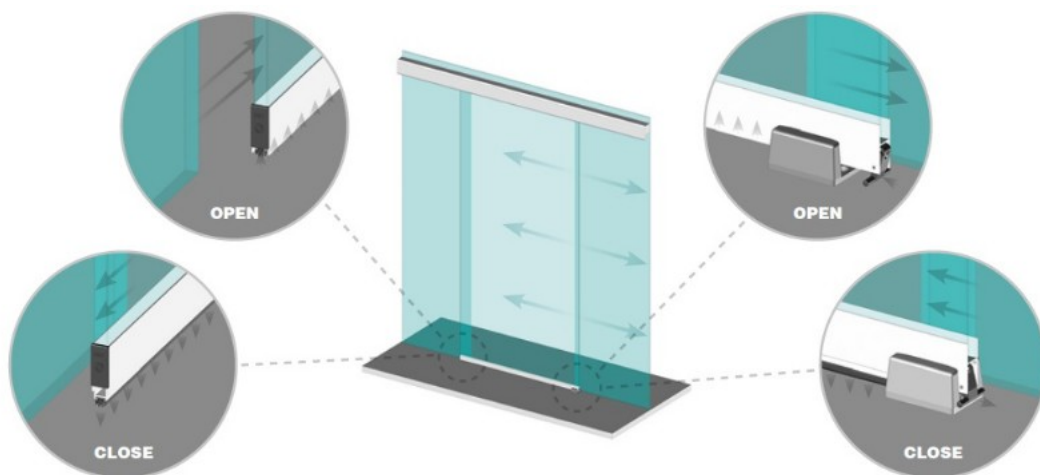

PRODUCT SHEET

Description:

Sliding Door Drop Down Alu Profile,"A" ,F/10mm Glass,1230mm, W/Adhesive Tape, Anodized finish, 4 Fins Thermoplastic Seal, (A)

Item number:

15.22.707-0

Units	Box	Carton	HS Code	Barcode
Set	1	10	8302415000	
5704866465915				