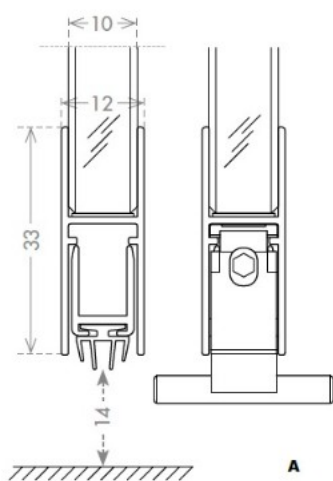

PRODUCT SHEET

Description:

Sliding Door Drop Down Alu Profile,"A" ,F/10mm Glass,1230mm, W/Adhesive Tape, Anodized finish, 4 Fins Thermoplastic Seal, (A)

Item number:

15.22.707-0

Units	Box	Carton	HS Code	Barcode
Set	1	10	8302415000	
5704866465915				