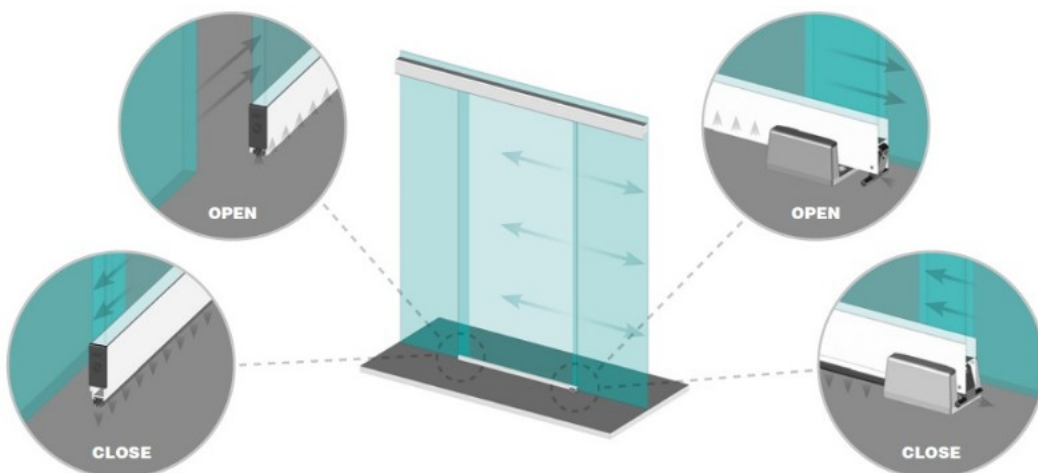

PRODUCT SHEET

Description:

Sliding Door Drop Down Alu Profile,"A" ,F/10mm Glass,1030mm, W/Adhesive Tape, Anodized finish, 4 Fins Thermoplastic Seal, (A)

Item number:

15.22.705-0

Units	Box	Carton	HS Code	Barcode
Set	1	10	8302415000	
5704866465908				

SISO A/S

Mileparken 11
DK-2740 Skovlunde
Denmark
VAT: DK 24786013

Phone +45 45 830 900

www.siso.dk
siso@siso.dk

Danske Bank
Nytorv Branch
Copenhagen
SWIFT: DABADKKK

Account no.
4180 3112 112936
IBAN Account
DK7230003112112936