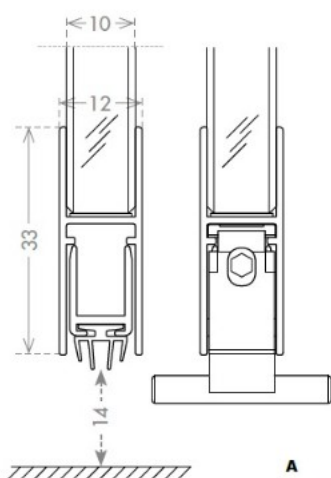

PRODUCT SHEET

Description:

Sliding Door Drop Down Alu Profile,"A" ,F/10mm Glass,1030mm, W/Adhesive Tape, Anodized finish, 4 Fins Thermoplastic Seal, (A)

Item number:

15.22.705-0

Units	Box	Carton	HS Code	Barcode
Set	1	10	8302415000	
5704866465908				

SISO A/S

Mileparken 11
DK-2740 Skovlunde
Denmark
VAT: DK 24786013

Phone +45 45 830 900

www.siso.dk
siso@siso.dk

Danske Bank
Nytorv Branch
Copenhagen
SWIFT: DABADKKK

Account no.
4180 3112 112936
IBAN Account
DK7230003112112936