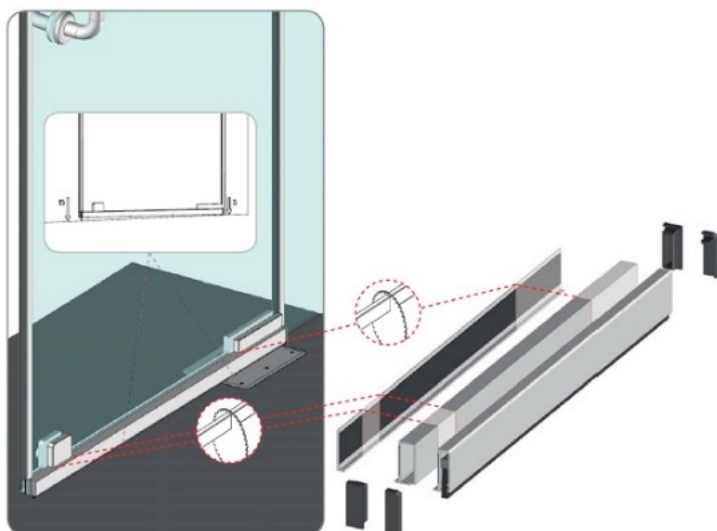

PRODUCT SHEET

Description:

Drop Down Alu Double Profile, "D" ,F/Glass Doors, 1030mm, W/ Adhesive Tape, Brush Seal (D)

Item number:

15.22.690-0

Units	Box	Carton	HS Code	Barcode
Set	1	4	8302415000	
				5704866461412

SEALS

DB