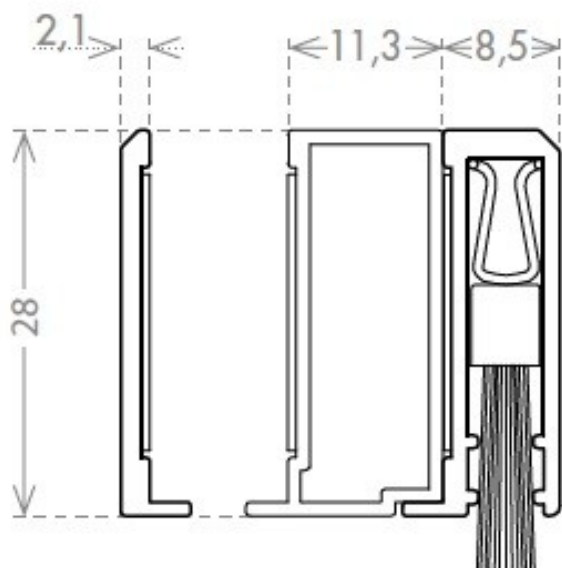

PRODUCT SHEET

Description:

Drop Down Alu Double Profile, "D" ,F/Glass Doors, 1030mm, W/ Adhesive Tape, Brush Seal (D)

Item number:

15.22.690-0

Units	Box	Carton	HS Code	Barcode
Set	1	4	8302415000	
				5704866461412

SEALS

DB