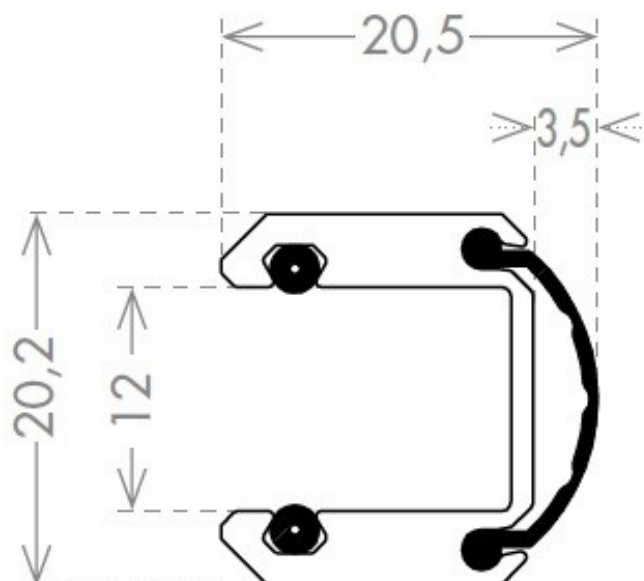

## Description:

Glass Sealing Frame System, Alu Brushed, 3000mm, 12mm Glass

## Item number:

15.22.675-0

Units	Box	Carton	HS Code	Barcode
Pcs.	1	10	8302415000	
				5704866457521