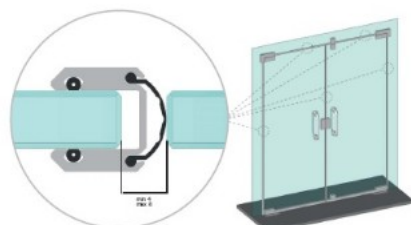

PRODUCT SHEET

Description:

Glass Sealing Frame System, Alu Brushed, 3000mm, 12mm Glass

Item number:

15.22.675-0

Units	Box	Carton	HS Code	Barcode
Pcs.	1	10	8302415000	
				5704866457521

SISO A/S

Mileparken 11
DK-2740 Skovlunde
Denmark
VAT: DK 24786013

Phone +45 45 830 900

www.siso.dk
siso@siso.dk

Danske Bank
Nytorv Branch
Copenhagen
SWIFT: DABADKKK

Account no.
4180 3112 112936
IBAN Account
DK7230003112112936