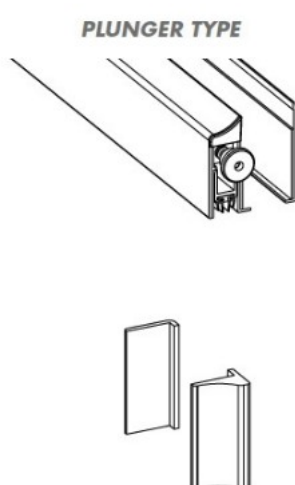

PRODUCT SHEET

Description:

Drop Down Alu Profile, "A" ,F/Glass Doors, 630mm, W/Adhesive Tape, 40mm Profile Height, 14mm Drop Function, Can be shorten, 150mm on the opposite Side to the Plunger, Tested to 200.000, closing Cycles, Anodized, 4 Fins Thermoplastic Seal (A)

Item number:

15.22.635-0

Units	Box	Carton	HS Code	Barcode
Set		10	8302415000	 5704866466547

SISO A/S

Mileparken 11
DK-2740 Skovlunde
Denmark
VAT: DK 24786013

Phone +45 45 830 900

www.siso.dk
siso@siso.dk

Danske Bank
Nytorv Branch
Copenhagen
SWIFT: DABADKKK

Account no.
4180 3112 112936
IBAN Account
DK7230003112112936