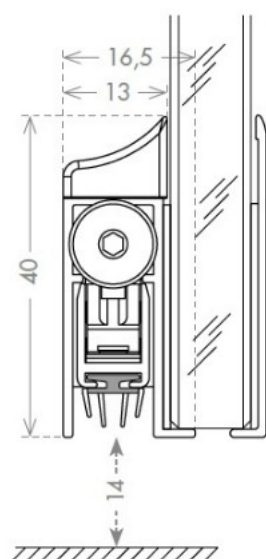

PRODUCT SHEET

Description:

Drop Down Alu Profile, "A" ,F/Glass Doors, 630mm, W/Adhesive Tape, 40mm Profile Height, 14mm Drop Function, Can be shorten, 150mm on the opposite Side to the Plunger, Tested to 200.000, closing Cycles, Anodized, 4 Fins Thermoplastic Seal (A)

Item number:

15.22.635-0

Units	Box	Carton	HS Code	Barcode
Set		10	8302415000	 5704866466547

SISO A/S

Mileparken 11
DK-2740 Skovlunde
Denmark
VAT: DK 24786013

Phone +45 45 830 900

www.siso.dk
siso@siso.dk

Danske Bank
Nytorv Branch
Copenhagen
SWIFT: DABADKKK

Account no.
4180 3112 112936
IBAN Account
DK7230003112112936