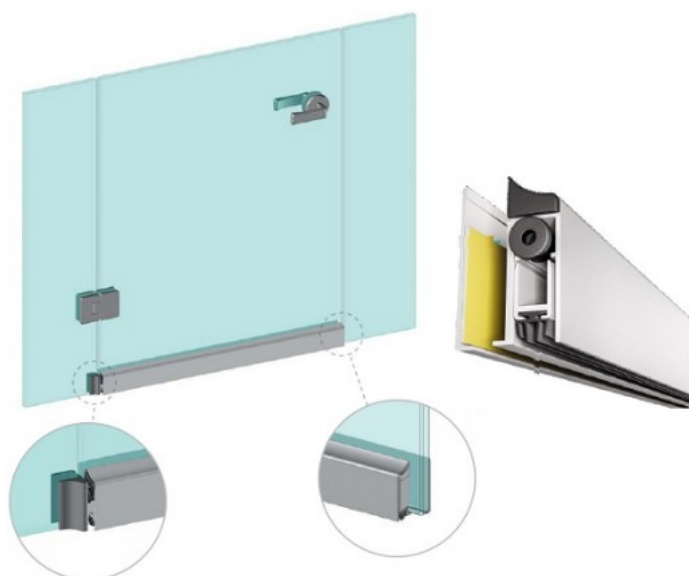

PRODUCT SHEET

Description:

Drop Down Alu Profile, "A" ,F/Glass Doors, 630mm, W/Adhesive Tape, 40mm Profile Height, 14mm Drop Function, Can be shorten, 150mm on the opposite Side to the Plunger, Tested to 200.000, closing Cycles, Anodized, 4 Fins Thermoplastic Seal (A)

Item number:

15.22.635-0

Units	Box	Carton	HS Code	Barcode
Set		10	8302415000	 5704866466547

SISO A/S

Mileparken 11
DK-2740 Skovlunde
Denmark
VAT: DK 24786013

Phone +45 45 830 900

www.siso.dk
siso@siso.dk

Danske Bank
Nytorv Branch
Copenhagen
SWIFT: DABADKKK

Account no.
4180 3112 112936
IBAN Account
DK7230003112112936