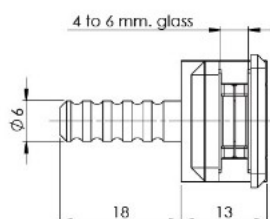

PRODUCT SHEET

Description:

Door Hinge "Bonsai", Wood/Glass or Wood/HPL, Brass Polished For 4-6mm Glass Door & 12mm Cabinet Side, 92/182DG Opening,, Load Capacity: 5 kg. Per Hinge, Max Door Size: 600x2000x6mm

Item number:

15.06.532-0

Units	Box	Carton	HS Code	Barcode
Pcs.	1	100	8302100090	
				5704866512305

Standard opening angle: -1° to 92°

SISO A/S

Mileparken 11
DK-2740 Skovlunde
Denmark
VAT: DK 24786013

Phone +45 45 830 900