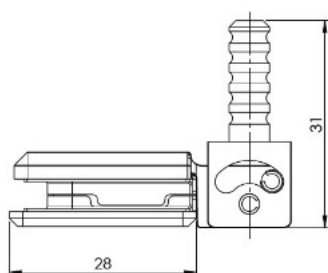

PRODUCT SHEET

Description:

Door Hinge "Bonsai", Wood/Glass or Wood/HPL, Brass Polished For 4-6mm Glass Door & 12mm Cabinet Side, 92/182DG Opening,, Load Capacity: 5 kg. Per Hinge, Max Door Size: 600x2000x6mm

Item number:

15.06.532-0

Units	Box	Carton	HS Code	Barcode
Pcs.	1	100	8302100090	
				5704866512305

Standard opening angle: -1° to 92°

SISO A/S

Mileparken 11
DK-2740 Skovlunde
Denmark
VAT: DK 24786013

Phone +45 45 830 900