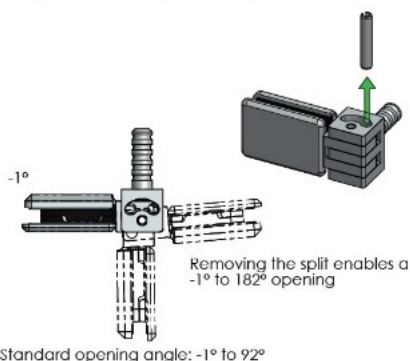

PRODUCT SHEET

Description:

Door Hinge "Bonsai", Wood/Glass or Wood/HPL, Brass Black Matt For 4-6mm Glass Door & 12mm Cabinet Side, 92/182DG Opening,, Load Capacity: 5 kg. Per Hinge, Max Door Size: 600x2000x6mm

Item number:

15.06.531-0

Units	Box	Carton	HS Code	Barcode
Pcs.	1	100	8302100090	
				5704866512299

SISO A/S

Mileparken 11
DK-2740 Skovlunde
Denmark
VAT: DK 24786013

Phone +45 45 830 900

www.siso.dk
siso@siso.dk

Danske Bank
Nytorv Branch
Copenhagen
SWIFT: DABADKKK

Account no.
4180 3112 112936
IBAN Account
DK7230003112112936