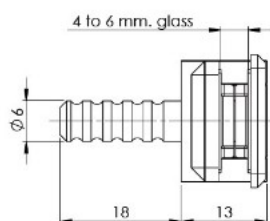

PRODUCT SHEET

Description:

Door Hinge "Bonsai", Wood/Glass or Wood/HPL, Brass Black Matt For 4-6mm Glass Door & 12mm Cabinet Side, 92/182DG Opening,, Load Capacity: 5 kg. Per Hinge, Max Door Size: 600x2000x6mm

Item number:

15.06.531-0

Units	Box	Carton	HS Code	Barcode
Pcs.	1	100	8302100090	
				5704866512299

SISO A/S

Mileparken 11
DK-2740 Skovlunde
Denmark
VAT: DK 24786013

Phone +45 45 830 900

www.siso.dk
siso@siso.dk

Danske Bank
Nytorv Branch
Copenhagen
SWIFT: DABADKKK

Account no.
4180 3112 112936
IBAN Account
DK7230003112112936