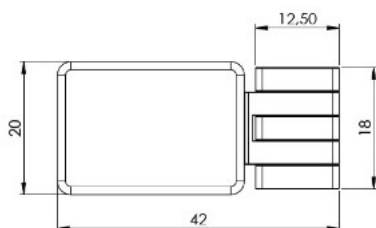

PRODUCT SHEET

Description:

Door Hinge "Bonsai", Wood/Glass or Wood/HPL, Brass Black Matt For 4-6mm Glass Door & 12mm Cabinet Side, 92/182DG Opening,, Load Capacity: 5 kg. Per Hinge, Max Door Size: 600x2000x6mm

Item number:

15.06.531-0

Units	Box	Carton	HS Code	Barcode
Pcs.	1	100	8302100090	
				5704866512299

SISO A/S

Mileparken 11
DK-2740 Skovlunde
Denmark
VAT: DK 24786013

Phone +45 45 830 900

www.siso.dk
siso@siso.dk

Danske Bank
Nytorv Branch
Copenhagen
SWIFT: DABADKKK

Account no.
4180 3112 112936
IBAN Account
DK7230003112112936