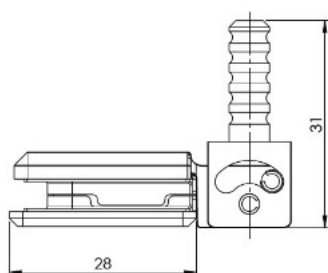

PRODUCT SHEET

Description:

Door Hinge "Bonsai", Wood/Glass or Wood/HPL, Brass Black Matt For 4-6mm Glass Door & 12mm Cabinet Side, 92/182DG Opening,, Load Capacity: 5 kg. Per Hinge, Max Door Size: 600x2000x6mm

Item number:

15.06.531-0

Units	Box	Carton	HS Code	Barcode
Pcs.	1	100	8302100090	
				5704866512299

SISO A/S

Mileparken 11
DK-2740 Skovlunde
Denmark
VAT: DK 24786013

Phone +45 45 830 900

www.siso.dk
siso@siso.dk

Danske Bank
Nytorv Branch
Copenhagen
SWIFT: DABADKKK

Account no.
4180 3112 112936
IBAN Account
DK7230003112112936