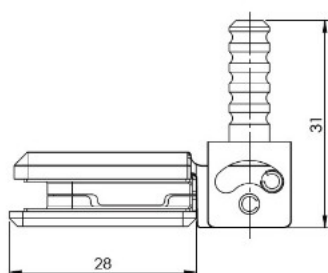

PRODUCT SHEET

Description:

Door Hinge "Bonsai", Wood/Glass or Wood/HPL, Brass CPL, For 4-6mm Glass Door & 12mm Cabinet Side, 92/182DG Opening, Load, Capacity: 5 kg. Per Hinge, Max Door Size: 600x2000x6mm

Item number:

15.06.530-0

Units	Box	Carton	HS Code	Barcode
Pcs.	1	100	8302100090	
				5704866483223

Standard opening angle: -1° to 92°

SISO A/S

Mileparken 11
DK-2740 Skovlunde
Denmark
VAT: DK 24786013

Phone +45 45 830 900