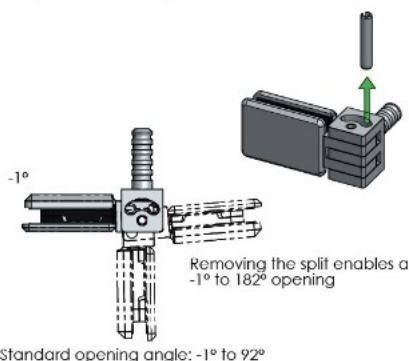

PRODUCT SHEET

Description:

Door Hinge "Bonsai", Wood/Glass or Wood/HPL, Brass CPL, For 4-6mm Glass Door & 12mm Cabinet Side, 92/182DG Opening, Load, Capacity: 5 kg. Per Hinge, Max Door Size: 600x2000x6mm

Item number:

15.06.530-0

Units	Box	Carton	HS Code	Barcode
Pcs.	1	100	8302100090	
				5704866483223

Standard opening angle: -1° to 92°

SISO A/S

Mileparken 11
DK-2740 Skovlunde
Denmark
VAT: DK 24786013

Phone +45 45 830 900