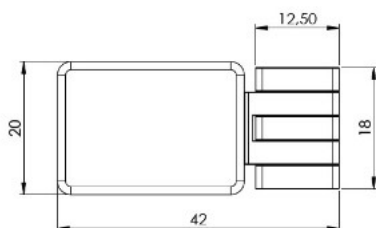

PRODUCT SHEET

Description:

Door Hinge "Bonsai", Wood/Glass or Wood/HPL, Brass CPL, For 4-6mm Glass Door & 12mm Cabinet Side, 92/182DG Opening, Load, Capacity: 5 kg. Per Hinge, Max Door Size: 600x2000x6mm

Item number:

15.06.530-0

Units	Box	Carton	HS Code	Barcode
Pcs.	1	100	8302100090	
				5704866483223

Standard opening angle: -1° to 92°

SISO A/S

Mileparken 11
DK-2740 Skovlunde
Denmark
VAT: DK 24786013

Phone +45 45 830 900