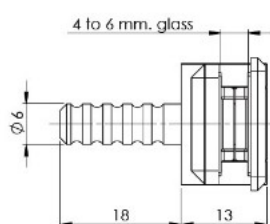

PRODUCT SHEET

Description:

Door Hinge "Bonsai", Wood/Glass or Wood/HPL, Brass CPL, For 4-6mm Glass Door & 12mm Cabinet Side, 92/182DG Opening, Load, Capacity: 5 kg. Per Hinge, Max Door Size: 600x2000x6mm

Item number:

15.06.530-0

Units	Box	Carton	HS Code	Barcode
Pcs.	1	100	8302100090	
				5704866483223

Standard opening angle: -1° to 92°

SISO A/S

Mileparken 11
DK-2740 Skovlunde
Denmark
VAT: DK 24786013

Phone +45 45 830 900