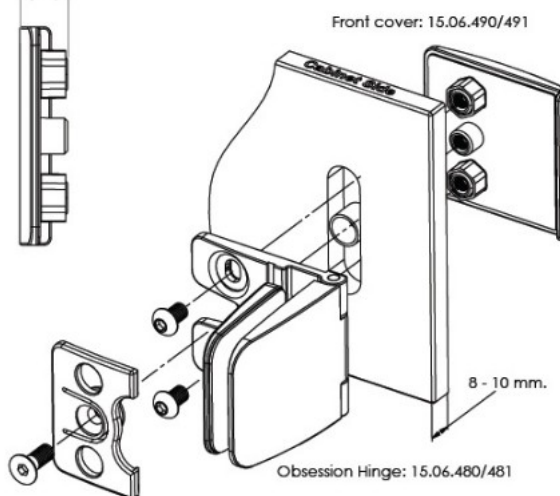

## Description:

Front Cover F/Glass Wall Fixing, F/Obsession Hinge, CPL,

## Item number:

15.06.490-0

Units	Box	Carton	HS Code	Barcode
Pcs.	1	100	8302420090	
				5704866510264

Smart Fixation plate: 15.06.485/486