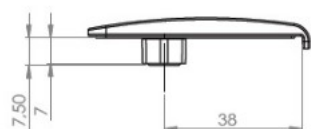

PRODUCT SHEET

Description:

Front Cover F/Glass Wall Fixing, F/Obsession Hinge, CPL,

Item number:

15.06.490-0

Units	Box	Carton	HS Code	Barcode
Pcs.	1	100	8302420090	
				5704866510264

Smart Fixation plate: 15.06.485/486

SISO A/S

Mileparken 11
DK-2740 Skovlunde
Denmark
VAT: DK 24786013

Phone +45 45 830 900

www.siso.dk
siso@siso.dk

Danske Bank
Nytorv Branch
Copenhagen
SWIFT: DABADKKK

Account no.
4180 3112 112936
IBAN Account
DK7230003112112936