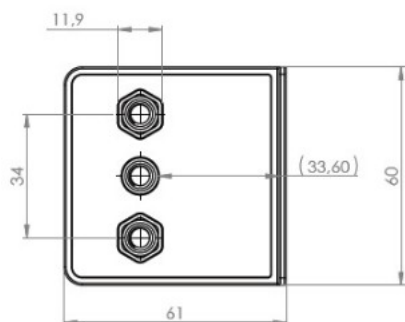

## Description:

Front Cover F/Glass Wall Fixing, F/Obsession Hinge, CPL,

## Item number:

15.06.490-0

Units	Box	Carton	HS Code	Barcode
Pcs.	1	100	8302420090	
				5704866510264

Smart Fixation plate: 15.06.485/486