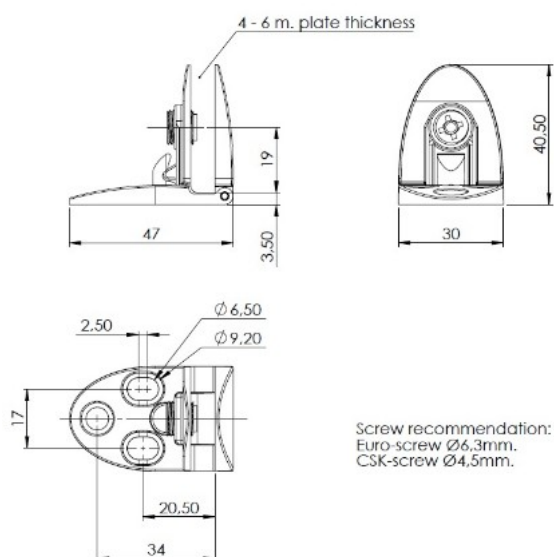

PRODUCT SHEET

Description:

Glass Door Hinge "Badge II", Centre, Alu, Universal, F/Inset Doors, F/Glass Thickness 4-6mm, 1 Zamak Screw W/PVC Tip,, Catch Made of ABS Plastic

Item number:

15.06.286-0

Units	Box	Carton	HS Code	Barcode
Pcs.	10	100	8302100090	
				5704866492690

SISO A/S

Mileparken 11
DK-2740 Skovlunde
Denmark
VAT: DK 24786013

Phone +45 45 830 900

www.siso.dk
siso@siso.dk

Danske Bank
Nytorv Branch
Copenhagen
SWIFT: DABADKKK

Account no.
4180 3112 112936
IBAN Account
DK7230003112112936