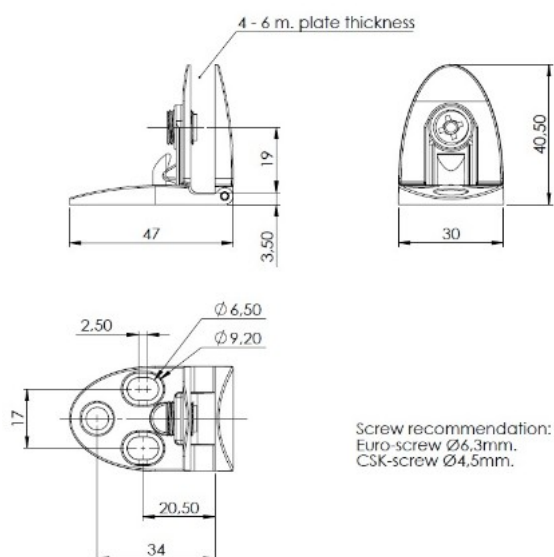

PRODUCT SHEET

Description:

Glass Door Hinge "Badge II", Centre, CPL, Universal, F/Inset Doors, F/Glass Thickness 4-6mm, 1 Zamak Screw W/PVC Tip,, Catch Made of ABS Plastic

Item number:

15.06.285-0

Units	Box	Carton	HS Code	Barcode
Pcs.	10	100	8302100090	 5704866492683