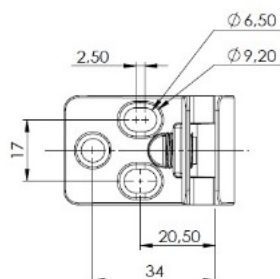

PRODUCT SHEET

Description:

Glass Door Hinge "Square II", Centre, BLK, Universal,F/Inset Doors, F/Glass Thickness 4-6mm, 1 Zamak Screw W/PVC Tip,, Catch Made of ABS Plastic

Item number:

15.06.282-0

Units	Box	Carton	HS Code	Barcode
Pcs.	10	100	8302100090	 5704866492522

Screw recommendation:
Euro-screw Ø6,3mm.
CSK-screw Ø4,5mm.

SISO A/S

Mileparken 11
DK-2740 Skovlunde
Denmark
VAT: DK 24786013

Phone +45 45 830 900

www.siso.dk
siso@siso.dk

Danske Bank
Nytorv Branch
Copenhagen
SWIFT: DABADKKK