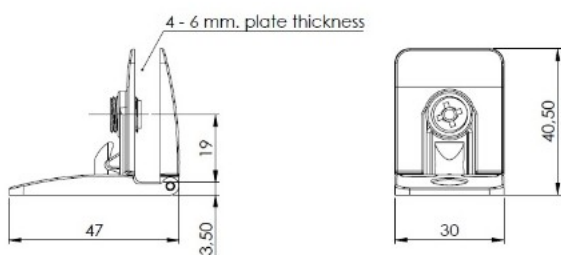

PRODUCT SHEET

Description:

Glass Door Hinge "Square II", Centre, BLK, Universal,F/Inset Doors, F/Glass Thickness 4-6mm, 1 Zamak Screw W/PVC Tip,, Catch Made of ABS Plastic

Item number:

15.06.282-0

Units	Box	Carton	HS Code	Barcode
Pcs.	10	100	8302100090	 5704866492522

Screw recommendation:
Euro-screw Ø6,3mm.
CSK-screw Ø4,5mm.

SISO A/S

Mileparken 11
DK-2740 Skovlunde
Denmark
VAT: DK 24786013

Phone +45 45 830 900

www.siso.dk
siso@siso.dk

Danske Bank
Nytorv Branch
Copenhagen
SWIFT: DABADKKK