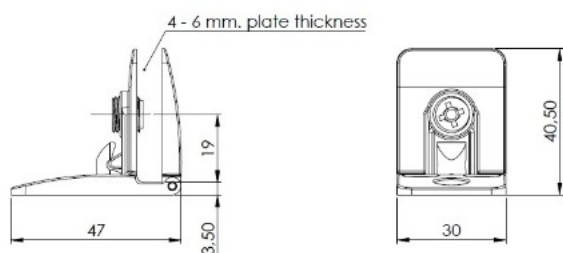

PRODUCT SHEET

Description:

Glass Door Hinge "Square II", Centre, Alu, Universal, F/Inset Doors, F/Glass Thickness 4-6mm, 1 Zamak Screw W/PVC Tip,, Catch Made of ABS Plastic

Item number:

15.06.281-0

Units	Box	Carton	HS Code	Barcode
Pcs.	10	100	8302100090	
				5704866492508

Screw recommendation:
Euro-screw Ø6.3mm.
CSK-screw Ø4.5mm.

SISO A/S

Mileparken 11
DK-2740 Skovlunde
Denmark
VAT: DK 24786013

Phone +45 45 830 900

www.siso.dk
siso@siso.dk

Danske Bank
Nytorv Branch
Copenhagen
SWIFT: DABADKKK