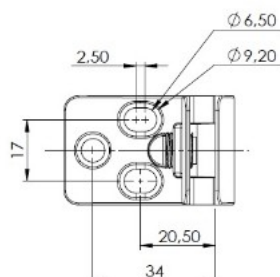

PRODUCT SHEET

Description:

Glass Door Hinge "Square II", Centre, Alu, Universal, F/Inset Doors, F/Glass Thickness 4-6mm, 1 Zamak Screw W/PVC Tip,, Catch Made of ABS Plastic

Item number:

15.06.281-0

Units	Box	Carton	HS Code	Barcode
Pcs.	10	100	8302100090	
				5704866492508

Screw recommendation:
Euro-screw Ø6.3mm.
CSK-screw Ø4.5mm.

SISO A/S

Mileparken 11
DK-2740 Skovlunde
Denmark
VAT: DK 24786013

Phone +45 45 830 900

www.siso.dk
siso@siso.dk

Danske Bank
Nytorv Branch
Copenhagen
SWIFT: DABADKKK