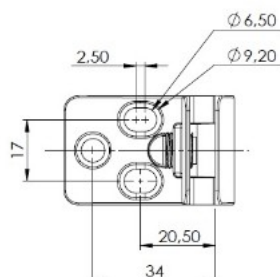

PRODUCT SHEET

Description:

Glass Door Hinge "Square II", Centre, CPL, Universal, F/Inset Doors, F/Glass Thickness 4-6mm, 1 Zamak Screw W/PVC Tip,, Catch Made of ABS Plastic

Item number:

15.06.280-0

Units	Box	Carton	HS Code	Barcode
Pcs.	10	100	8302100090	 5704866439442

Screw recommendation:
Euro-screw Ø6.3mm.
CSK-screw Ø4.5mm.

SISO A/S

Mileparken 11
DK-2740 Skovlunde
Denmark
VAT: DK 24786013

Phone +45 45 830 900

www.siso.dk
siso@siso.dk

Danske Bank
Nytorv Branch
Copenhagen
SWIFT: DABADKKK