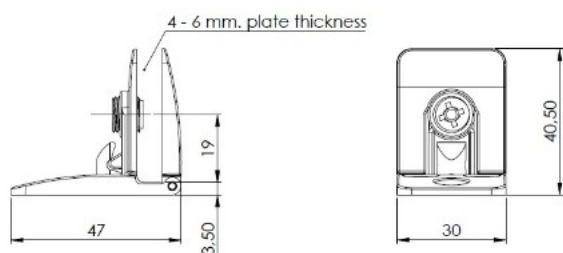

PRODUCT SHEET

Description:

Glass Door Hinge "Square II", Centre, CPL, Universal, F/Inset Doors, F/Glass Thickness 4-6mm, 1 Zamak Screw W/PVC Tip,, Catch Made of ABS Plastic

Item number:

15.06.280-0

Units	Box	Carton	HS Code	Barcode
Pcs.	10	100	8302100090	 5704866439442

Screw recommendation:
Euro-screw Ø6.3mm.
CSK-screw Ø4.5mm.

SISO A/S

Mileparken 11
DK-2740 Skovlunde
Denmark
VAT: DK 24786013

Phone +45 45 830 900

www.siso.dk
siso@siso.dk

Danske Bank
Nytorv Branch
Copenhagen
SWIFT: DABADKKK