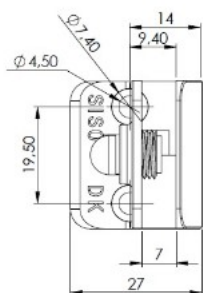

PRODUCT SHEET

Description:

Glass Door Hinge "Square" Centre, L, BRZ, F/Narrow Frames,W/ Short Mounting Plate, F/Inset Doors, Thickness 4-6mm,1 Zamak, Screw W/PVC Tip & 1 Zamak Screw W/Hard $\varnothing 5 \times 3,5$ mm Extension,, Catch Made Of ABS Plastic

Item number:

15.06.264-0

| Units | Box | Carton | HS Code | Barcode |
|-------|-----|--------|------------|---|
| Pcs. | 12 | 60 | 8302100090 |  5704866055109 |

Glass thickness 4 - 6 mm

SISO A/S

Mileparken 11
DK-2740 Skovlunde
Denmark
VAT: DK 24786013