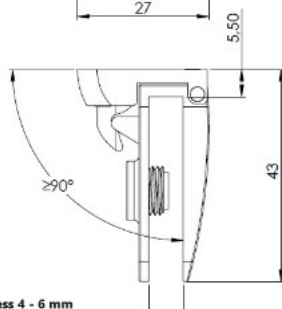

PRODUCT SHEET

Description:

Glass Door Hinge "Square" Centre, L, BRZ, F/Narrow Frames,W/ Short Mounting Plate, F/Inset Doors, Thickness 4-6mm,1 Zamak, Screw W/PVC Tip & 1 Zamak Screw W/Hard $\varnothing 5 \times 3,5$ mm Extension,, Catch Made Of ABS Plastic

Item number:

15.06.264-0

| Units | Box | Carton | HS Code | Barcode |
|-------|-----|--------|------------|---|
| Pcs. | 12 | 60 | 8302100090 |  5704866055109 |

Glass thickness 4 - 6 mm

SISO A/S

Mileparken 11
DK-2740 Skovlunde
Denmark
VAT: DK 24786013