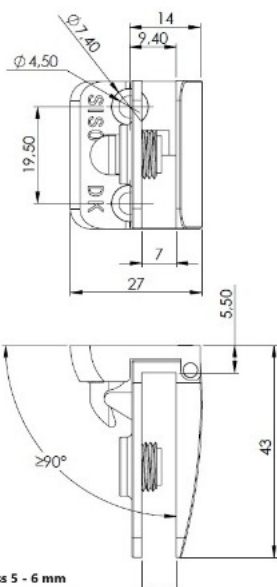

PRODUCT SHEET

Description:

Glass Door Hinge "Square" Centre, L, BLK, F/Narrow Frames,W/ Short Mounting Plate, F/Inset Doors, Thickness 4-5mm, 1 ABS, Screw W/PVC Tip & 1 ABS Screw W/Hard $\varnothing 5 \times 3,5$ mm ABS Extension,, Catch Made Of ABS Plastic

Item number:

15.06.262-0

Units	Box	Carton	HS Code	Barcode
Pcs.	12	240	8302100090	 5704866055086

SISO A/S

Mileparken 11
DK-2740 Skovlunde
Denmark
VAT: DK 24786013

Phone +45 45 830 900

www.siso.dk
siso@siso.dk