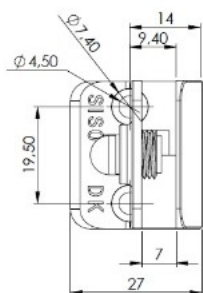

PRODUCT SHEET

Description:

Glass Door Hinge "Square" Centre, L, Alu, F/Narrow Frames,W/ Short Mounting Plate, F/Inset Doors, Thickness 4-6mm,1 Zamak, Screw W/PVC Tip & 1 Zamak Screw W/Hard $\varnothing 5 \times 3,5$ mm Extension,, Catch Made Of ABS Plastic

Item number:

15.06.261-0

Units	Box	Carton	HS Code	Barcode
Pcs.	10	100	8302100090	 5704866055079

Glass thickness 4 - 6 mm

SISO A/S

Mileparken 11
DK-2740 Skovlunde
Denmark
VAT: DK 24786013

Phone +45 45 830 900