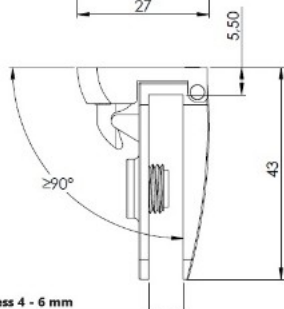

PRODUCT SHEET

Description:

Glass Door Hinge "Square" Centre, L, Alu, F/Narrow Frames,W/ Short Mounting Plate, F/Inset Doors, Thickness 4-6mm,1 Zamak, Screw W/PVC Tip & 1 Zamak Screw W/Hard $\varnothing 5 \times 3,5$ mm Extension,, Catch Made Of ABS Plastic

Item number:

15.06.261-0

Units	Box	Carton	HS Code	Barcode
Pcs.	10	100	8302100090	 5704866055079

Glass thickness 4 - 6 mm

SISO A/S

Mileparken 11
DK-2740 Skovlunde
Denmark
VAT: DK 24786013

Phone +45 45 830 900