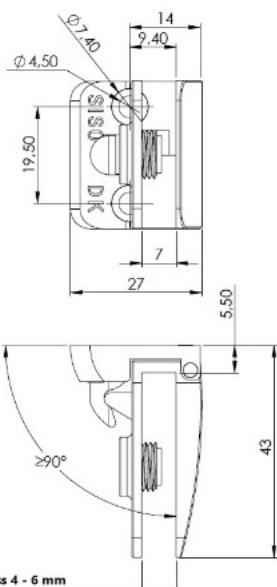

PRODUCT SHEET

Description:

Glass Door Hinge "Square" Centre, L, CPL, F/Narrow Frames,W/ Short Mounting Plate, F/Inset Doors, Thickness 4-6mm,1 Zamak, Screw W/PVC Tip & 1 Zamak Screw W/Hard $\varnothing 5 \times 3,5$ mm Extension,, Catch Made Of ABS Plastic

Item number:

15.06.260-0

Units	Box	Carton	HS Code	Barcode
Pcs.	10	100	8302100090	 5704866055062

SISO A/S

Mileparken 11
DK-2740 Skovlunde
Denmark
VAT: DK 24786013

Phone +45 45 830 900

www.siso.dk
siso@siso.dk