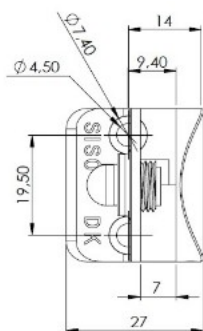

## Description:

Glass Door Hinge "Badge" Centre, L, BLK, F/Narrow Frames, W/ Short Mounting Plate, F/Inset Doors, Thickness 4-5mm, 1 ABS, Screw W/PVC Tip & 1 ABS Screw W/Hard  $\varnothing 5 \times 3,5$ mm ABS Extension,, Catch Made Of ABS Plastic

## Item number:

15.06.252-0

Units	Box	Carton	HS Code	Barcode
Pcs.	12	240	8302100090	 5704866054980

Glass thickness 5 - 6 mm

**SISO A/S**  
Mileparken 11  
DK-2740 Skovlunde  
Denmark  
VAT: DK 24786013

Phone +45 45 830 900  
[www.siso.dk](http://www.siso.dk)  
[siso@siso.dk](mailto:siso@siso.dk)