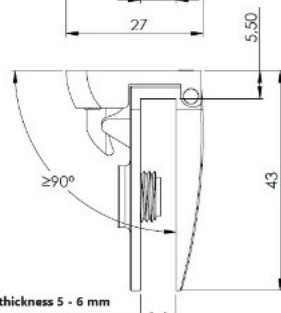

## Description:

Glass Door Hinge "Badge" Centre, L, BLK, F/Narrow Frames, W/ Short Mounting Plate, F/Inset Doors, Thickness 4-5mm, 1 ABS, Screw W/PVC Tip & 1 ABS Screw W/Hard  $\varnothing 5 \times 3,5$ mm ABS Extension,, Catch Made Of ABS Plastic

## Item number:

15.06.252-0

Units	Box	Carton	HS Code	Barcode
Pcs.	12	240	8302100090	 5704866054980

Glass thickness 5 - 6 mm

**SISO A/S**  
Mileparken 11  
DK-2740 Skovlunde  
Denmark  
VAT: DK 24786013

Phone +45 45 830 900  
[www.siso.dk](http://www.siso.dk)  
[siso@siso.dk](mailto:siso@siso.dk)