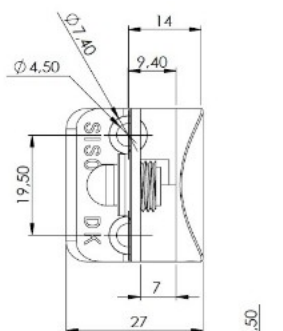

PRODUCT SHEET

Description:

Glass Door Hinge "Badge" Centre, L, Alu, F/Narrow Frames, W/ Short Mounting Plate, F/Inset Doors, Thickness 4-5mm, 1 ABS, Screw W/PVC Tip & 1 ABS Screw W/Hard $\varnothing 5 \times 3,5$ mm ABS Extension,, Catch Made Of ABS Plastic

Item number:

15.06.251-0

Units	Box	Carton	HS Code	Barcode
Pcs.	12	240	8302100090	 5704866054973

Glass thickness 5 - 6 mm

SISO A/S
Mileparken 11
DK-2740 Skovlunde
Denmark
VAT: DK 24786013

Phone +45 45 830 900
www.siso.dk
siso@siso.dk