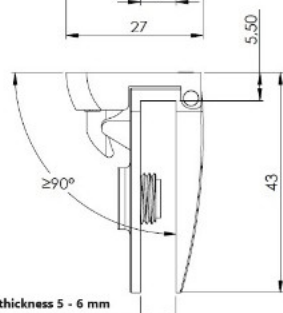

PRODUCT SHEET

Description:

Glass Door Hinge "Badge" Centre, L, Alu, F/Narrow Frames, W/ Short Mounting Plate, F/Inset Doors, Thickness 4-5mm, 1 ABS, Screw W/PVC Tip & 1 ABS Screw W/Hard $\varnothing 5 \times 3,5$ mm ABS Extension,, Catch Made Of ABS Plastic

Item number:

15.06.251-0

Units	Box	Carton	HS Code	Barcode
Pcs.	12	240	8302100090	 5704866054973

Glass thickness 5 - 6 mm

SISO A/S
Mileparken 11
DK-2740 Skovlunde
Denmark
VAT: DK 24786013

Phone +45 45 830 900
www.siso.dk
siso@siso.dk