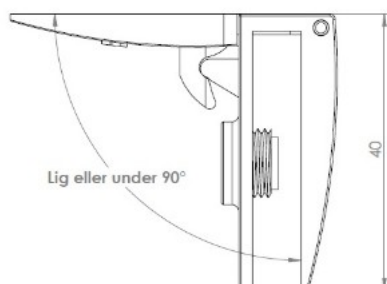

PRODUCT SHEET

Description:

Glass Door Hinge "Badge" Centre, Alu, Left Hand, F/Inset Doors, F/Glass Thickness 4-6mm, 1 Zamak Screw W/PVC Tip, & 1 Zamak Screw W/Hard $\varnothing 5 \times 3,5$ mm Extension. Catch Made of ABS

Item number:

15.06.246-0

Units	Box	Carton	HS Code	Barcode
Pcs.	12	240	8302100090	
				5704866054928

SISO A/S

Mileparken 11
DK-2740 Skovlunde
Denmark
VAT: DK 24786013

Phone +45 45 830 900

www.siso.dk
siso@siso.dk

Danske Bank
Nytorv Branch
Copenhagen
SWIFT: DABADKKK

Account no.
4180 3112 112936
IBAN Account
DK7230003112112936