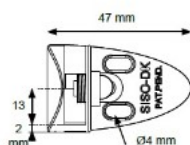

PRODUCT SHEET

Description:

Glass Door Hinge "Badge" Centre, Alu, Left Hand, F/Inset Doors, F/Glass Thickness 4-6mm, 1 Zamak Screw W/PVC Tip, & 1 Zamak Screw W/Hard $\varnothing 5 \times 3,5$ mm Extension. Catch Made of ABS

Item number:

15.06.246-0

Units	Box	Carton	HS Code	Barcode
Pcs.	12	240	8302100090	
				5704866054928

SISO A/S

Mileparken 11
DK-2740 Skovlunde
Denmark
VAT: DK 24786013

Phone +45 45 830 900

www.siso.dk
siso@siso.dk