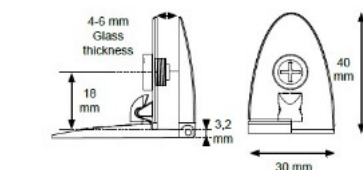

PRODUCT SHEET

Description:

Glass Door Hinge "Badge" Centre, Alu, Left Hand, F/Inset Doors, F/Glass Thickness 4-6mm, 1 Zamak Screw W/PVC Tip, & 1 Zamak Screw W/Hard $\varnothing 5 \times 3,5$ mm Extension. Catch Made of ABS

Item number:

15.06.246-0

Units	Box	Carton	HS Code	Barcode
Pcs.	12	240	8302100090	
				5704866054928

SISO A/S

Mileparken 11
DK-2740 Skovlunde
Denmark
VAT: DK 24786013

Phone +45 45 830 900

www.siso.dk
siso@siso.dk

Danske Bank
Nytorv Branch
Copenhagen
SWIFT: DABADKKK

Account no.
4180 3112 112936
IBAN Account
DK7230003112112936