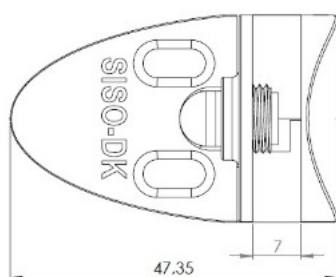

PRODUCT SHEET

Description:

Glass Door Hinge "Badge" Centre, Alu, Left Hand, F/Inset Doors, F/Glass Thickness 4-6mm, 1 Zamak Screw W/PVC Tip, & 1 Zamak Screw W/Hard $\varnothing 5 \times 3,5$ mm Extension. Catch Made of ABS

Item number:

15.06.246-0

Units	Box	Carton	HS Code	Barcode
Pcs.	12	240	8302100090	
				5704866054928

SISO A/S

Mileparken 11
DK-2740 Skovlunde
Denmark
VAT: DK 24786013

Phone +45 45 830 900

www.siso.dk
siso@siso.dk