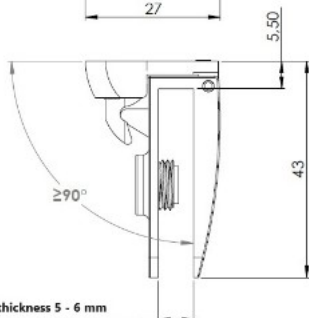

PRODUCT SHEET

Description:

Glass Door Hinge "Square" Centre, R, BLK, F/Narrow Frames,W/ Short Mounting Plate, F/Inset Doors, Thickness 4-5mm, 1 ABS, Screw W/PVC Tip & 1 ABS Screw W/Hard $\varnothing 5 \times 3,5$ mm ABS Extension,, Catch Made Of ABS Plastic

Item number:

15.06.237-0

Units	Box	Carton	HS Code	Barcode
Pcs.	12	240	8302100090	 5704866054843

Glass thickness 5 - 6 mm

SISO A/S
Mileparken 11
DK-2740 Skovlunde
Denmark
VAT: DK 24786013

Phone +45 45 830 900
www.siso.dk
siso@siso.dk