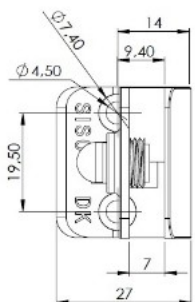

PRODUCT SHEET

Description:

Glass Door Hinge "Square" Centre, R, BLK, F/Narrow Frames,W/ Short Mounting Plate, F/Inset Doors, Thickness 4-5mm, 1 ABS, Screw W/PVC Tip & 1 ABS Screw W/Hard $\varnothing 5 \times 3,5$ mm ABS Extension,, Catch Made Of ABS Plastic

Item number:

15.06.237-0

Units	Box	Carton	HS Code	Barcode
Pcs.	12	240	8302100090	 5704866054843

Glass thickness 5 - 6 mm

SISO A/S
Mileparken 11
DK-2740 Skovlunde
Denmark
VAT: DK 24786013

Phone +45 45 830 900
www.siso.dk
siso@siso.dk