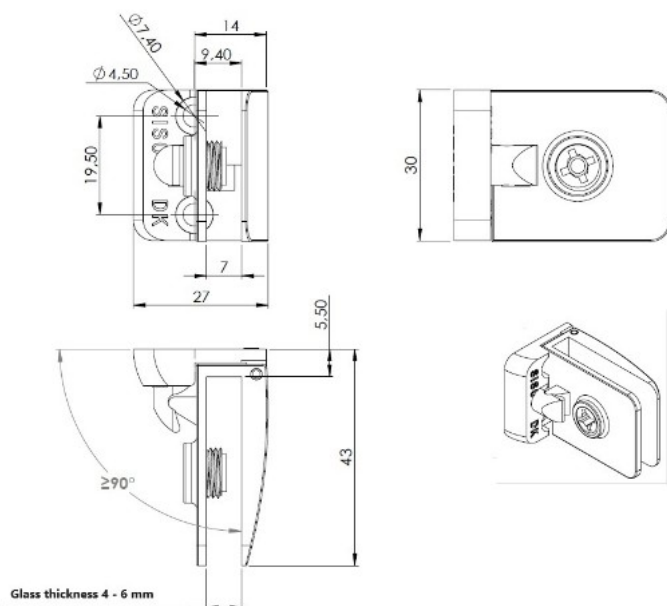

PRODUCT SHEET

Description:

Glass Door Hinge "Square" Centre, R, Alu, F/Narrow Frames,W/ Short Mounting Plate, F/Inset Doors, Thickness 4-6mm,1 Zamak, Screw W/PVC Tip & 1 Zamak Screw W/Hard $\varnothing 5 \times 3,5$ mm Extension,, Catch Made Of ABS Plastic

Item number:

15.06.236-0

Units	Box	Carton	HS Code	Barcode
Pcs.	10	100	8302100090	
				5704866054836

SISO A/S

Mileparken 11
DK-2740 Skovlunde
Denmark
VAT: DK 24786013

Phone +45 45 830 900

www.siso.dk
siso@siso.dk