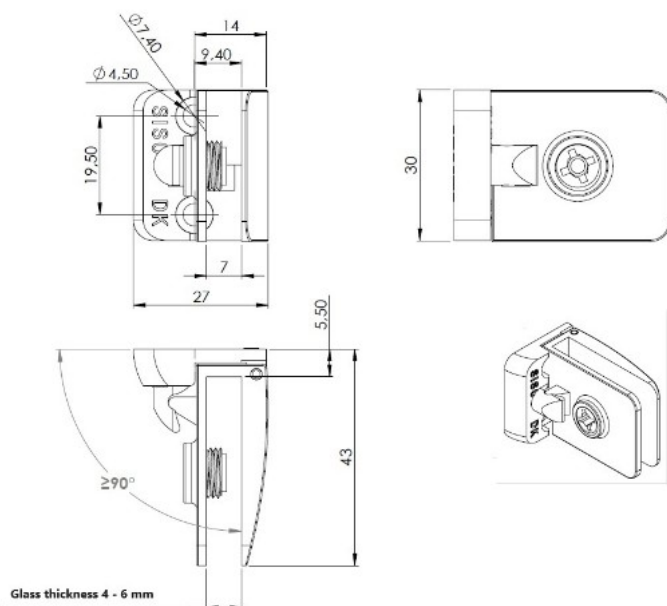

PRODUCT SHEET

Description:

Glass Door Hinge "Square" Centre, R, CPL, F/Narrow Frames,W/ Short Mounting Plate, F/Inset Doors, Thickness 4-6mm,1 Zamak, Screw W/PVC Tip & 1 Zamak Screw W/Hard $\varnothing 5 \times 3,5$ mm Extension,, Catch Made Of ABS Plastic

Item number:

15.06.235-0

Units	Box	Carton	HS Code	Barcode
Pcs.	10	240	8302100090	
				5704866054829

SISO A/S

Mileparken 11
DK-2740 Skovlunde
Denmark
VAT: DK 24786013

Phone +45 45 830 900

www.siso.dk
siso@siso.dk