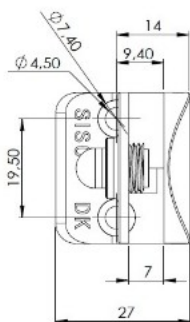

## Description:

Glass Door Hinge "Badge" Centre, R, BLK, F/Narrow Frames, W/ Short Mounting Plate, F/Inset Doors, Thickness 4-5mm, 1 ABS, Screw W/PVC Tip & 1 ABS Screw W/Hard  $\varnothing 5 \times 3,5$ mm ABS Extension,, Catch Made Of ABS Plastic

## Item number:

15.06.227-0

Units	Box	Carton	HS Code	Barcode
Pcs.		240	8302100090	 5704866054744

Glass thickness 4 -5 mm