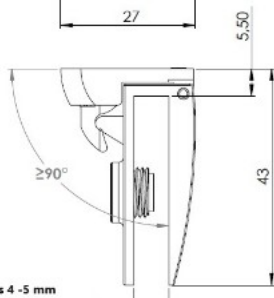

## Description:

Glass Door Hinge "Badge" Centre, R, BLK, F/Narrow Frames, W/ Short Mounting Plate, F/Inset Doors, Thickness 4-5mm, 1 ABS, Screw W/PVC Tip & 1 ABS Screw W/Hard  $\varnothing 5 \times 3,5$ mm ABS Extension,, Catch Made Of ABS Plastic

## Item number:

15.06.227-0

Units	Box	Carton	HS Code	Barcode
Pcs.		240	8302100090	 5704866054744

Glass thickness 4 -5 mm