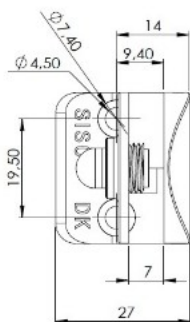

PRODUCT SHEET

Description:

Glass Door Hinge "Badge" Centre, R, Alu, F/Narrow Frames, W/ Short Mounting Plate, F/Inset Doors, Thickness 4-5mm, 1 ABS, Screw W/PVC Tip & 1 ABS Screw W/Hard $\varnothing 5 \times 3,5$ mm ABS Extension,, Catch Made Of ABS Plastic

Item number:

15.06.226-0

Units	Box	Carton	HS Code	Barcode
Pcs.	12	240	8302100090	 5704866054737

Glass thickness 4 -5 mm

SISO A/S

Mileparken 11
DK-2740 Skovlunde
Denmark
VAT: DK 24786013

Phone +45 45 830 900