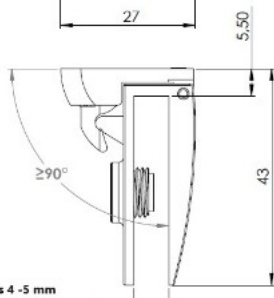

PRODUCT SHEET

Description:

Glass Door Hinge "Badge" Centre, R, Alu, F/Narrow Frames, W/ Short Mounting Plate, F/Inset Doors, Thickness 4-5mm, 1 ABS, Screw W/PVC Tip & 1 ABS Screw W/Hard $\varnothing 5 \times 3,5$ mm ABS Extension,, Catch Made Of ABS Plastic

Item number:

15.06.226-0

Units	Box	Carton	HS Code	Barcode
Pcs.	12	240	8302100090	 5704866054737

Glass thickness 4 -5 mm

SISO A/S

Mileparken 11
DK-2740 Skovlunde
Denmark
VAT: DK 24786013

Phone +45 45 830 900