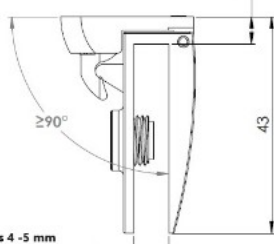

PRODUCT SHEET

Description:

Glass Door Hinge "Badge" Centre, R, CPL, F/Narrow Frames, W/ Short Mounting Plate, F/Inset Doors, Thickness 4-5mm, 1 ABS, Screw W/PVC Tip & 1 ABS Screw W/Hard $\varnothing 5 \times 3,5$ mm ABS Extension,, Catch Made Of ABS Plastic

Item number:

15.06.225-0

| Units | Box | Carton | HS Code | Barcode |
|-------|-----|--------|------------|--|
| Pcs. | 12 | 240 | 8302100090 |  |
| | | | | 5704866054720 |

Glass thickness 4 -5 mm

SISO A/S