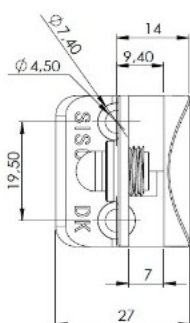

PRODUCT SHEET

Description:

Glass Door Hinge "Badge" Centre, R, CPL, F/Narrow Frames, W/ Short Mounting Plate, F/Inset Doors, Thickness 4-5mm, 1 ABS, Screw W/PVC Tip & 1 ABS Screw W/Hard $\varnothing 5 \times 3,5$ mm ABS Extension,, Catch Made Of ABS Plastic

Item number:

15.06.225-0

| Units | Box | Carton | HS Code | Barcode |
|-------|-----|--------|------------|--|
| Pcs. | 12 | 240 | 8302100090 |  |
| | | | | 5704866054720 |

Glass thickness 4 -5 mm

SISO A/S