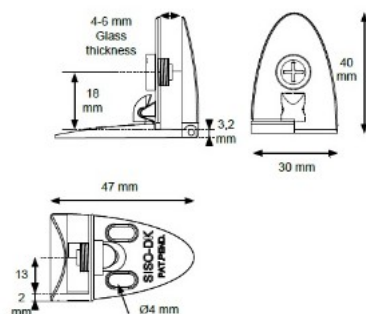

PRODUCT SHEET

Description:

Glass Door Hinge "Badge" Centre, BLK, Right Hand, F/Inset Doors, F/Glass Thickness 4-6mm, 1 Zamak Screw W/PVC Tip, & 1 Zamak Screw W/Hard $\varnothing 5 \times 3,5$ mm Extension. Catch Made of ABS

Item number:

15.06.222-0

| Units | Box | Carton | HS Code | Barcode |
|-------|-----|--------|------------|---|
| Pcs. | 12 | 240 | 8302100090 |  5704866054690 |

SISO A/S

Mileparken 11
DK-2740 Skovlunde
Denmark
VAT: DK 24786013