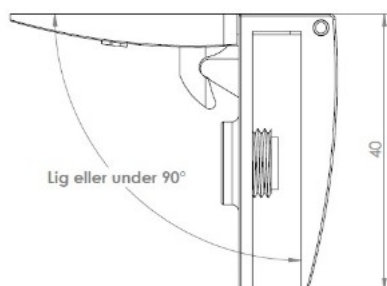

PRODUCT SHEET

Description:

Glass Door Hinge "Badge" Centre, BLK, Right Hand, F/Inset Doors, F/Glass Thickness 4-6mm, 1 Zamak Screw W/PVC Tip, & 1 Zamak Screw W/Hard $\varnothing 5 \times 3,5$ mm Extension. Catch Made of ABS

Item number:

15.06.222-0

Units	Box	Carton	HS Code	Barcode
Pcs.	12	240	8302100090	 5704866054690

SISO A/S

Mileparken 11
DK-2740 Skovlunde
Denmark
VAT: DK 24786013

Phone +45 45 830 900

www.siso.dk
siso@siso.dk

Danske Bank
Nytorv Branch
Copenhagen
SWIFT: DABADKKK

Account no.
4180 3112 112936
IBAN Account
DK7230003112112936