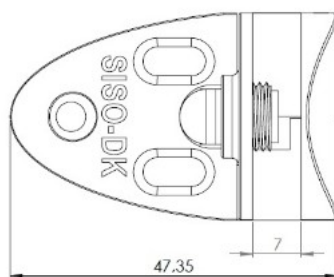

PRODUCT SHEET

Description:

Glass Door Hinge "Badge" Centre, BLK, Right Hand, F/Inset Doors, F/Glass Thickness 4-6mm, 1 Zamak Screw W/PVC Tip, & 1 Zamak Screw W/Hard $\varnothing 5 \times 3,5$ mm Extension. Catch Made of ABS

Item number:

15.06.222-0

| Units | Box | Carton | HS Code | Barcode |
|-------|-----|--------|------------|---|
| Pcs. | 12 | 240 | 8302100090 |  5704866054690 |

SISO A/S

Mileparken 11
DK-2740 Skovlunde
Denmark
VAT: DK 24786013