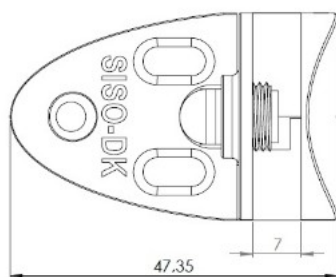

PRODUCT SHEET

Description:

Glass Door Hinge "Badge" Centre, Alu, Right Hand, F/Inset Doors, F/Glass Thickness 4-5mm, 1 Zamak Screw w/PVC Tip & 1, Zamak Screw W/Hard $\varnothing 5 \times 3,5$ mm Extension. Catch Made of ABS, Plastic

Item number:

15.06.221-0

Units	Box	Carton	HS Code	Barcode
Pcs.	12	240	8302100090	
				5704866054683

SISO A/S

Mileparken 11
DK-2740 Skovlunde
Denmark
VAT: DK 24786013

Phone +45 45 830 900

www.siso.dk
siso@siso.dk