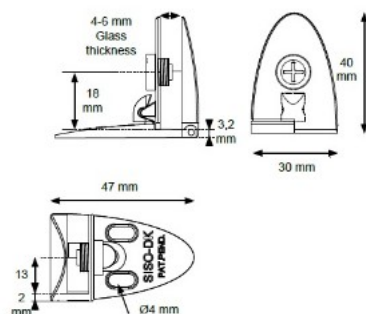

PRODUCT SHEET

Description:

Glass Door Hinge "Badge" Centre, Alu, Right Hand, F/Inset Doors, F/Glass Thickness 4-5mm, 1 Zamak Screw w/PVC Tip & 1, Zamak Screw W/Hard $\varnothing 5 \times 3,5$ mm Extension. Catch Made of ABS, Plastic

Item number:

15.06.221-0

Units	Box	Carton	HS Code	Barcode
Pcs.	12	240	8302100090	
				5704866054683

SISO A/S

Mileparken 11
DK-2740 Skovlunde
Denmark
VAT: DK 24786013

Phone +45 45 830 900

www.siso.dk
siso@siso.dk