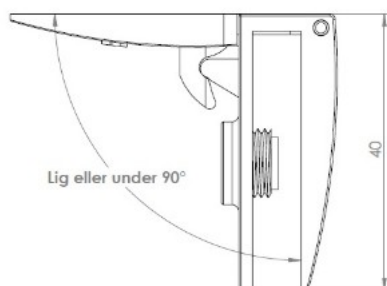

PRODUCT SHEET

Description:

Glass Door Hinge "Badge" Centre, Alu, Right Hand, F/Inset Doors, F/Glass Thickness 4-5mm, 1 Zamak Screw w/PVC Tip & 1, Zamak Screw W/Hard $\varnothing 5 \times 3,5$ mm Extension. Catch Made of ABS, Plastic

Item number:

15.06.221-0

Units	Box	Carton	HS Code	Barcode
Pcs.	12	240	8302100090	
				5704866054683

SISO A/S

Mileparken 11
DK-2740 Skovlunde
Denmark
VAT: DK 24786013

Phone +45 45 830 900

www.siso.dk
siso@siso.dk

Danske Bank
Nytorv Branch
Copenhagen
SWIFT: DABADKKK

Account no.
4180 3112 112936
IBAN Account
DK7230003112112936